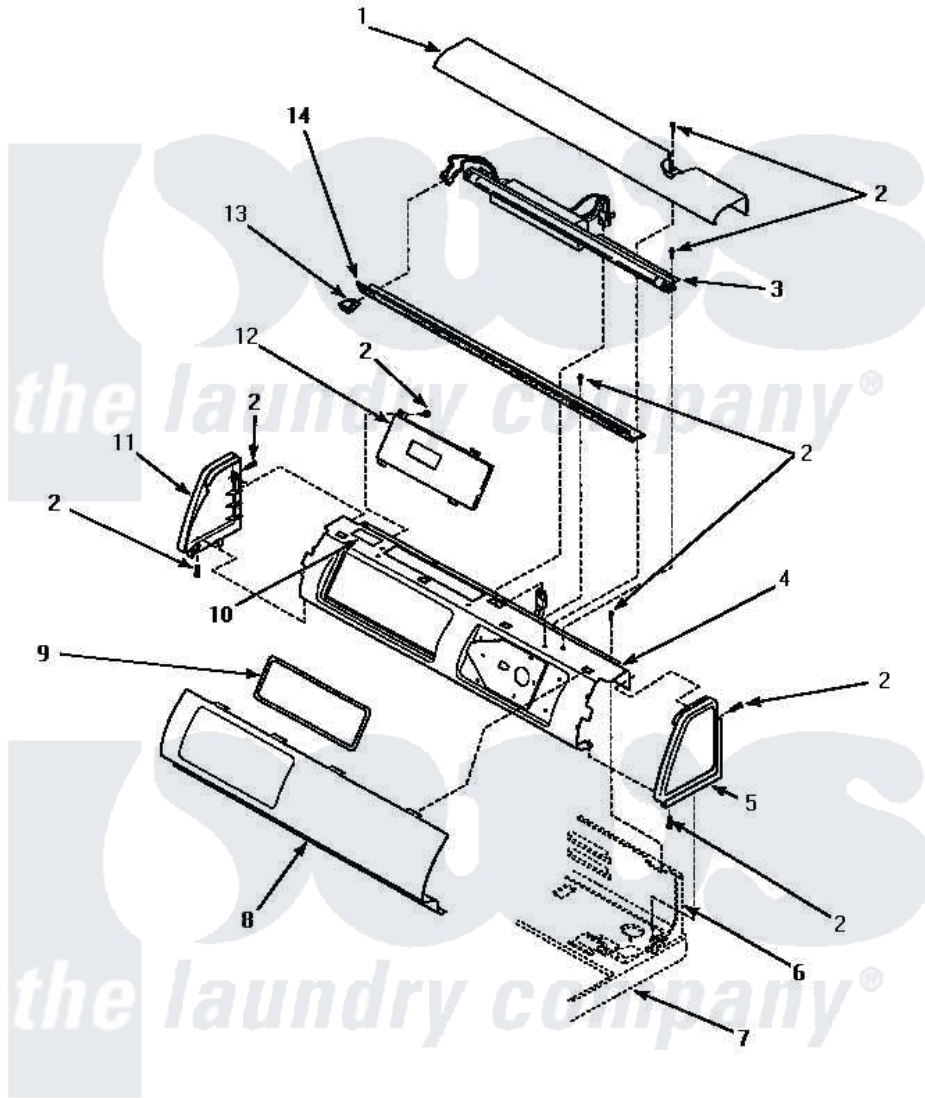

Amana LG4809L (BOM: P1163708W L) 06 - GRAPHIC PANEL, CONTROL HOOD & CONTROLS

GRAPHIC PANEL, CONTROL HOOD AND CONTROLS

Amana [Residential Amana LG4809L \(BOM: P1163708W L\) Dryer Parts](#) Parts Diagram 06 - GRAPHIC PANEL, CONTROL HOOD & CONTROLS
 Click on the part number to view part

Item	Original Part Number	Replaced By	Status	Part Description
"	NOTE:		Not Available	IF DRYER IS INSTALLED IN A MANUFACTURED (MOBILE) HOME, OR IF LOCAL CODES DO NOT PERMIT GROUNDING THROUGH THE NEUTRAL, THIS WIRE WILL NOT BE CONNECTED TO THE DR
1	500302		Not Available	COVER, TOP
2	501086	90767		Screw, 8A X 3/8 HeX Washer Head Tapping
3	34841		Not Available	STARTER, FLUORESCENT
"	34836			Assembly, Fluorescent Light
"	34837		Not Available	BULB, FLUORESCENT
4	500301			Bracket, Electronic Control
5	34815		Not Available	PANEL, END R.H. (BLK)
6	Y00000000		Not Available	SEE NOTE CONTROL HOOD REAR PANEL

7	Y0000000	Not Available	SEE NOTE CABINET TOP
8	500757	Not Available	PANEL, GRAPHIC
9	Y500528	Not Available	GASKET, ELECTRONIC CONTROL
10	34903	Not Available	PANEL, BACK HOOD (USE 37782)
11	34816		Panel, End
12	501273	Not Available	TIMER
13	35037	74008718	Switch, Rocker
14	500308	Not Available	DIFFUSER W/HOLE