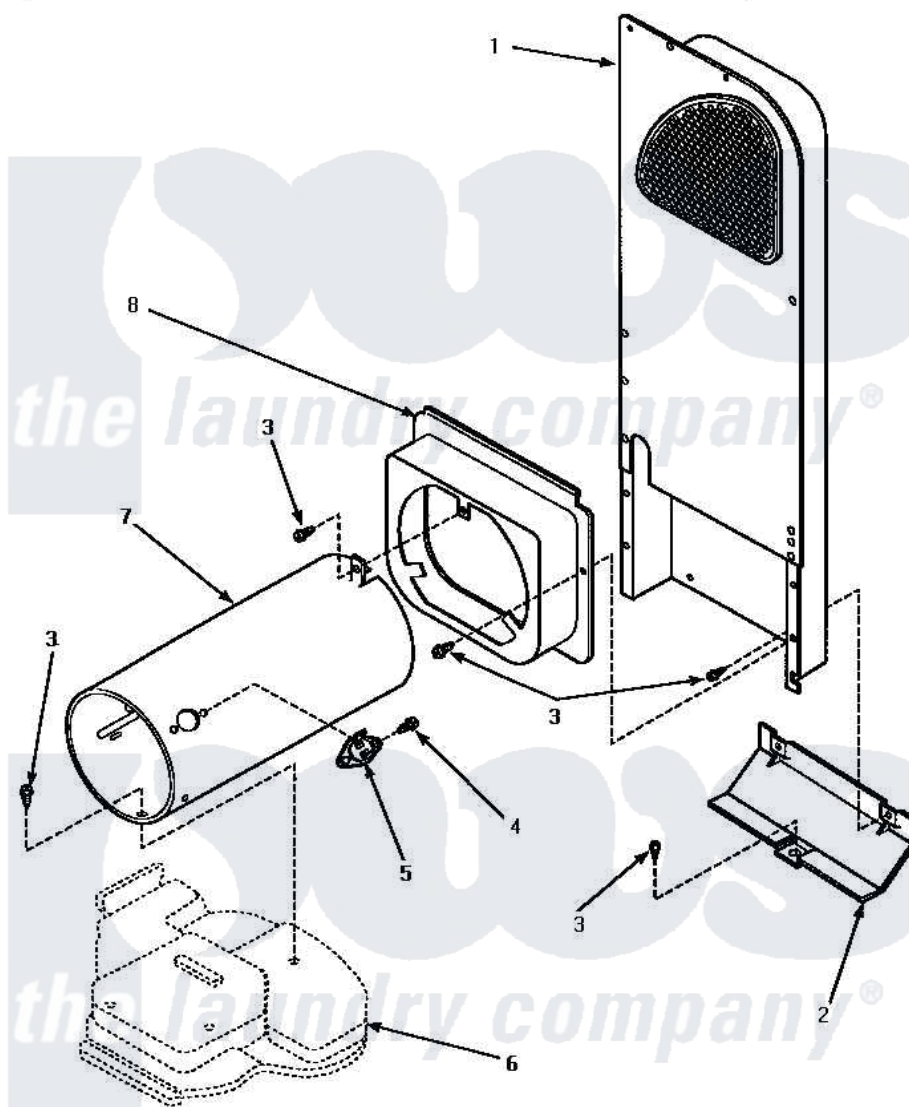

**Amana LG4809L (BOM: P1163708W L) 07 - HEATER BOX ASSY
(ORIGINAL)**

**HEATER BOX ASSEMBLY ORIGINALLY ON DRYER
(Gas Model Dryers)**

Amana [Residential Amana LG4809L \(BOM: P1163708W L\) Dryer Parts](#) Parts Diagram 07 - HEATER BOX ASSY
(ORIGINAL)

[Click on the part number to view part](#)

Item	Original Part Number	Replaced By	Status	Part Description
1	Y00000000		Not Available	SEE NOTE HEATER BOX ASSEMBLY
2	60952		Not Available	SHIELD,HEAT DUCT
3	501668	503688		Screw, 10B-16 X .34 I
4	51782		Not Available	SCREW, 6B-20X5/16
5	Y61886			Thermostat, Limit-Blk
6	Y00000000		Not Available	SEE NOTE BASE
7	61974		Not Available	BURNER HOUSING
8	500122	510101		Shroud Heat Duct