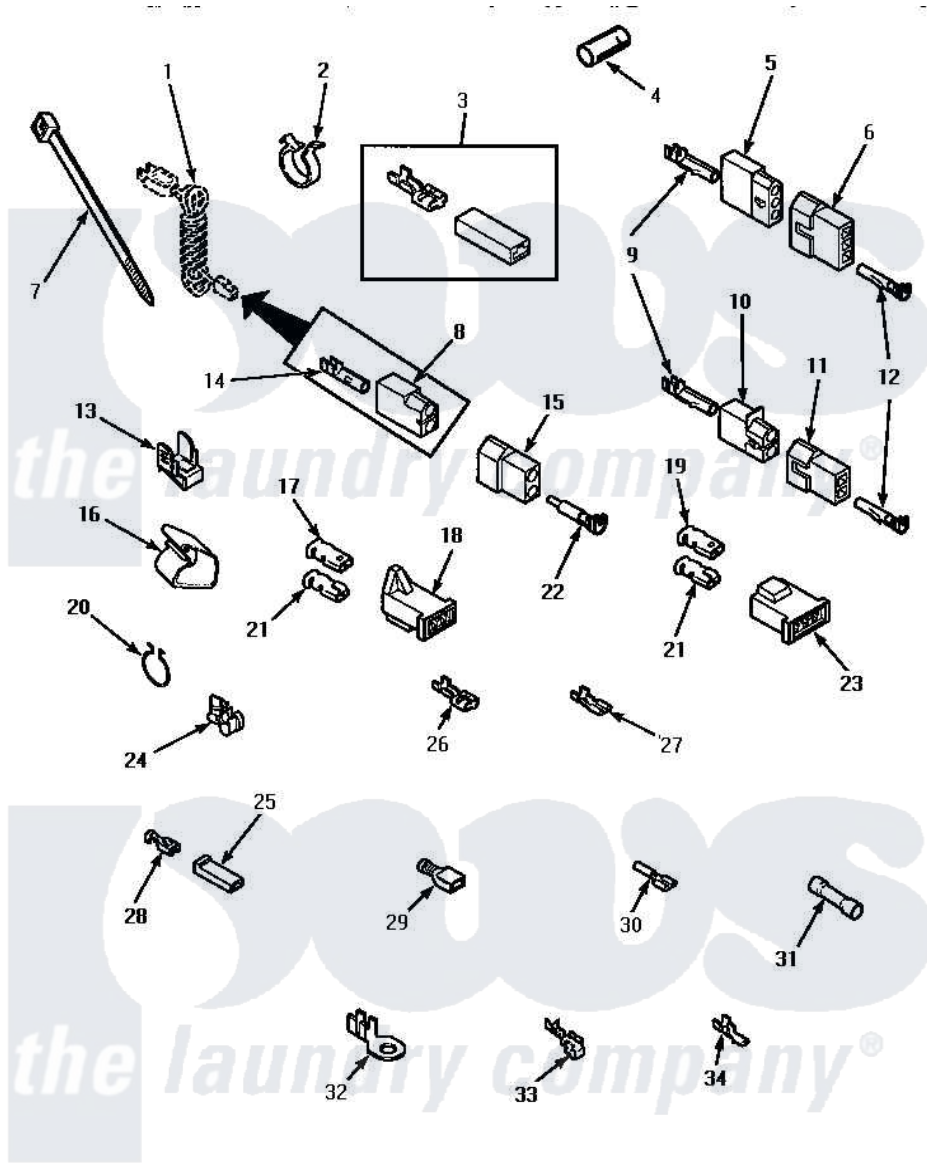

Amana LG4809L (BOM: P1163708W L) 14 - TERMINALS

TERMINALS

Amana [Residential Amana LG4809L \(BOM: P1163708W L\) Dryer Parts](#) Parts Diagram 14 - TERMINALS

[Click on the part number to view part](#)

Item	Original Part Number	Replaced By	Status	Part Description
1	Y00000000		Not Available	SEE NOTE POWER CORD
2	61510	504034		Clip, Wire
3	Y00237			Terminal-Female 1/4 ((1) 12 GAUGE Wire Or(2) 18 GA
4	Y21365	503670		Sleeve Insulator
5	23039	697780		Receptacle,
6	23040			Plug-3 Circuit
7	55881	M0321209		Tie-Electrical
8	56265			Receptacle, 2 Circuit
9	Y00117	5011-XX		093 Female Socket
10	56451			Receptacle, 2 Circuit
11	56448			Terminal Block Plug
12	Y00116			Terminal, Pin-Male
13	Y00161	B5733302		Clip, Ground
14	00130			Terminal, Pin-1/8 Femal
15	56266			Plug
16	35521		Not Available	CLIP,HARNESS HOLDER