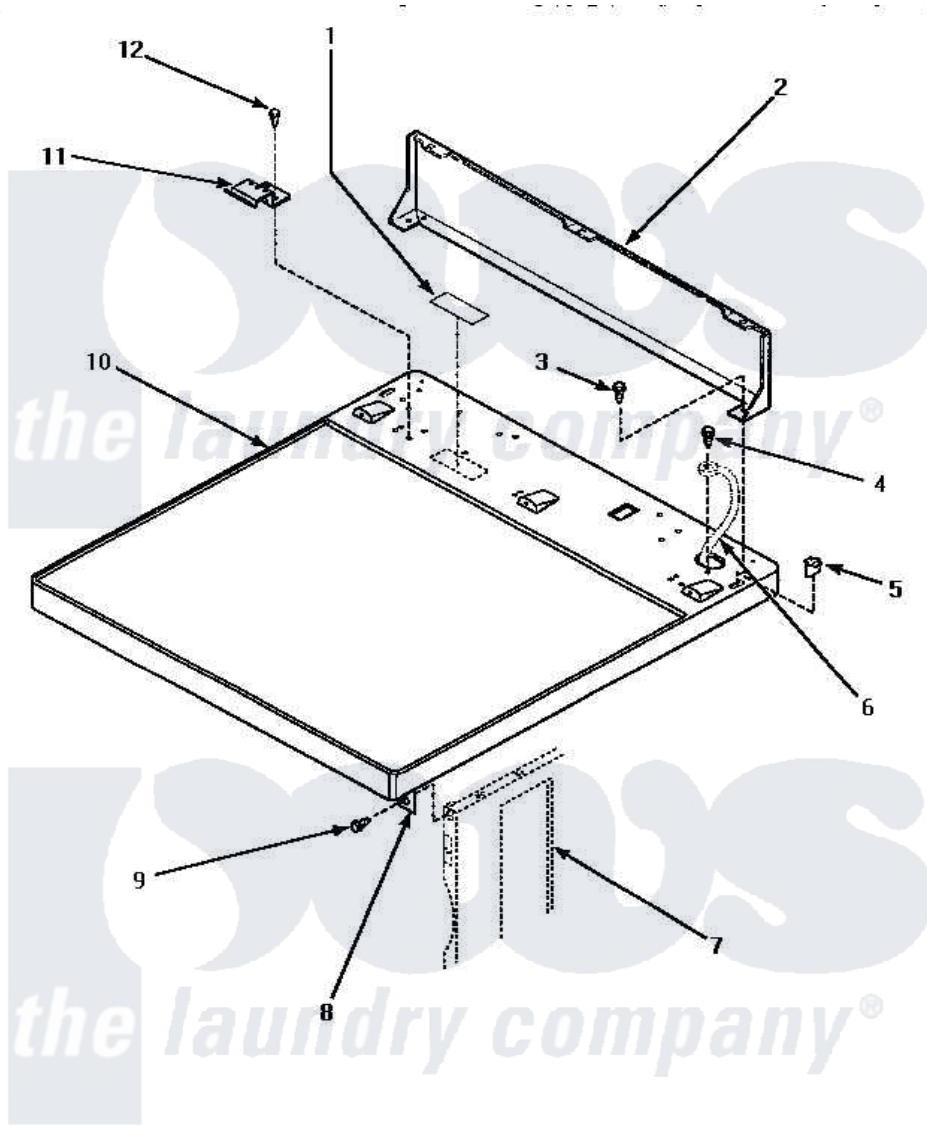

Amana LG4809W (BOM: P1163707W W) 02 - CABINET TOP & CONTROL HOOD REAR PANEL

CABINET TOP AND CONTROL HOOD REAR PANEL

Amana [Residential Amana LG4809W \(BOM: P1163707W W\) Dryer Parts](#) Parts Diagram 02 - CABINET TOP & CONTROL HOOD REAR PANEL
 Click on the part number to view part

Item	Original Part Number	Replaced By	Status	Part Description
1	24903		Not Available	STICKER,DISCONNECT POW
2	500343		Not Available	PANEL,BACK(HOME HOOD)
3	501086	90767		Screw, 8A X 3/8 HeX Washer Head Tapping
4	20530			Screw, 10-24 x 3/8 Hex
5	501242		Not Available	CLIP,TUBULAR INSERT
6	Y00000000		Not Available	SEE NOTE GROUND WIRE FROM REAR BULKHEAD, GREEN
7	Y00000000		Not Available	SEE NOTE CABINET
8	500084	40130801		Bracket, Top Mount
9	33562	27001200		Screw
10	500085WP	37001027		Panel, Top
"	500085LP	510029LP		Kit Top Panel W/Hdw domestic
11	501241	Y503876		Clip, Hold Down