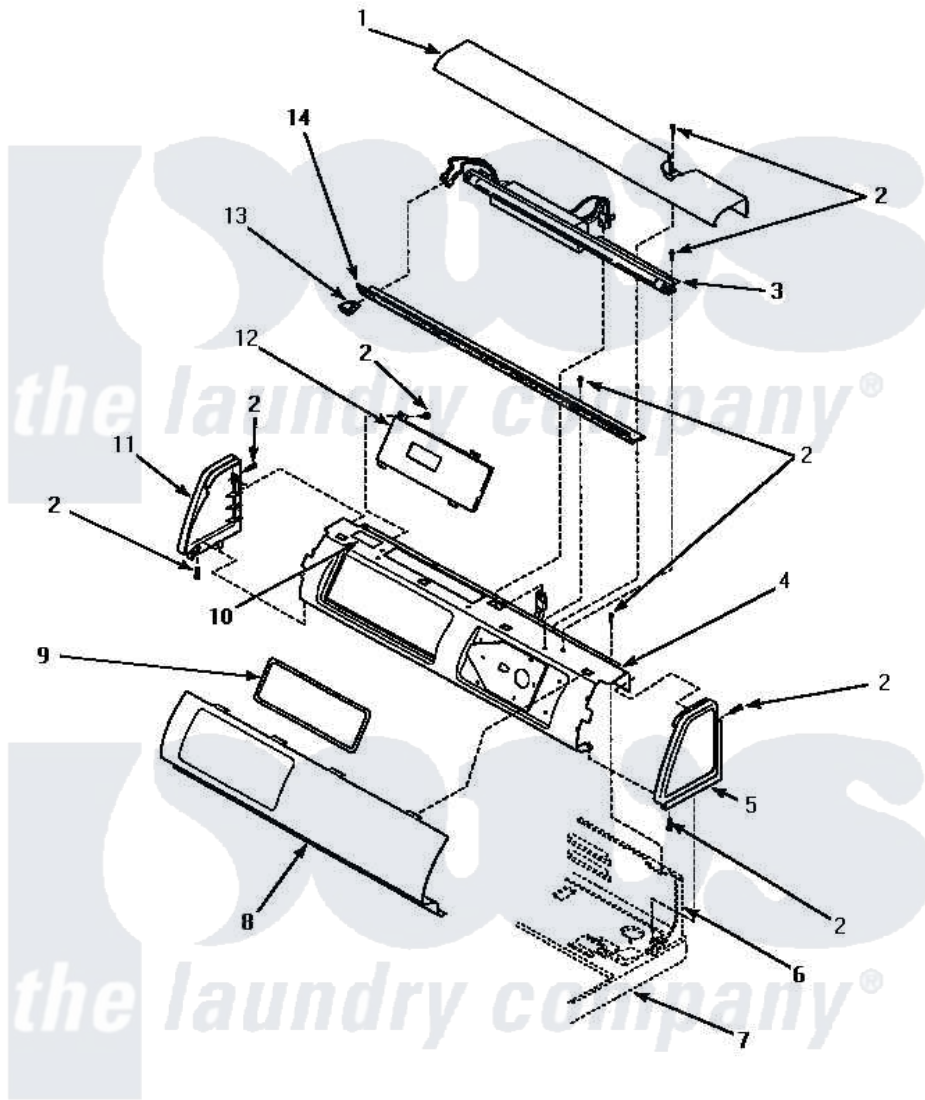

Amana LG4809W (BOM: P1163707W W) 06 - GRAPHIC PANEL, CONTROL HOOD & CONTROLS

GRAPHIC PANEL, CONTROL HOOD AND CONTROLS

Amana [Residential Amana LG4809W \(BOM: P1163707W W\) Dryer Parts](#) Parts Diagram 06 - GRAPHIC PANEL, CONTROL HOOD & CONTROLS
 Click on the part number to view part

Item	Original Part Number	Replaced By	Status	Part Description
"	NOTE:		Not Available	IF DRYER IS INSTALLED IN A MANUFACTURED (MOBILE) HOME, OR IF LOCAL CODES DO NOT PERMIT GROUNDING THROUGH THE NEUTRAL, THIS WIRE WILL NOT BE CONNECTED TO THE DR
1	500302		Not Available	COVER, TOP
2	501086	90767		Screw, 8A X 3/8 HeX Washer Head Tapping
3	34841		Not Available	STARTER, FLUORESCENT
"	34836			Assembly, Fluorescent Light
"	34837		Not Available	BULB, FLUORESCENT
4	500301			Bracket, Electronic Control
5	34815		Not Available	PANEL, END R.H. (BLK)
6	Y00000000		Not Available	SEE NOTE CONTROL HOOD REAR PANEL

7	Y0000000	Not Available	SEE NOTE CABINET TOP
8	500757	Not Available	PANEL, GRAPHIC
9	Y500528	Not Available	GASKET, ELECTRONIC CONTROL
10	34903	Not Available	PANEL, BACK HOOD (USE 37782)
11	34816		Panel, End
12	501273	Not Available	TIMER
13	35037	74008718	Switch, Rocker
14	500308	Not Available	DIFFUSER W/HOLE