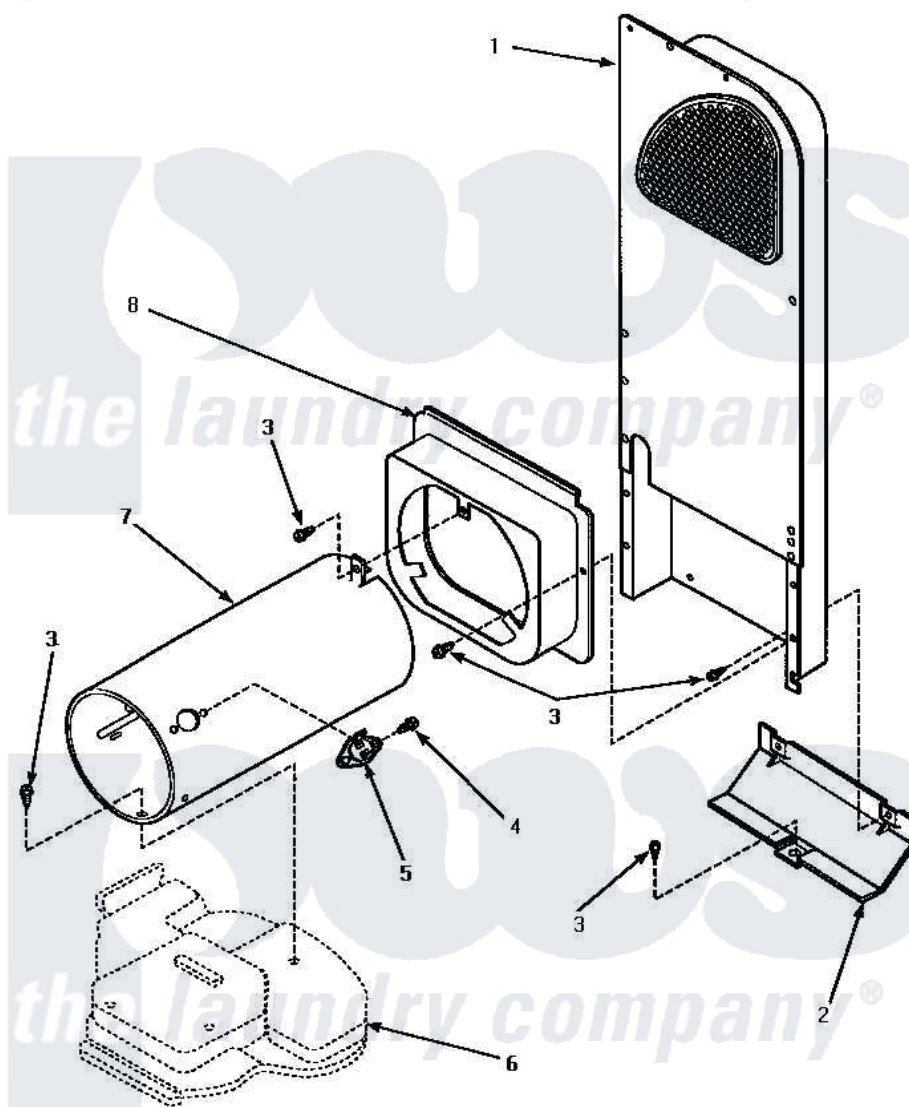

**Amana LG4809W (BOM: P1163707W W) 07 - HEATER BOX ASSY
(ORIGINAL)**

**HEATER BOX ASSEMBLY ORIGINALLY ON DRYER
(Gas Model Dryers)**

Amana [Residential Amana LG4809W \(BOM: P1163707W W\) Dryer Parts](#) Parts Diagram 07 - HEATER BOX ASSY
(ORIGINAL)

[Click on the part number to view part](#)

Item	Original Part Number	Replaced By	Status	Part Description
1	Y00000000		Not Available	SEE NOTE HEATER BOX ASSEMBLY
2	60952		Not Available	SHIELD,HEAT DUCT
3	501668	503688		Screw, 10B-16 X .34 I
4	51782		Not Available	SCREW, 6B-20X5/16
5	Y61886			Thermostat, Limit-Blk
6	Y00000000		Not Available	SEE NOTE BASE
7	61974		Not Available	BURNER HOUSING
8	500122	510101		Shroud Heat Duct