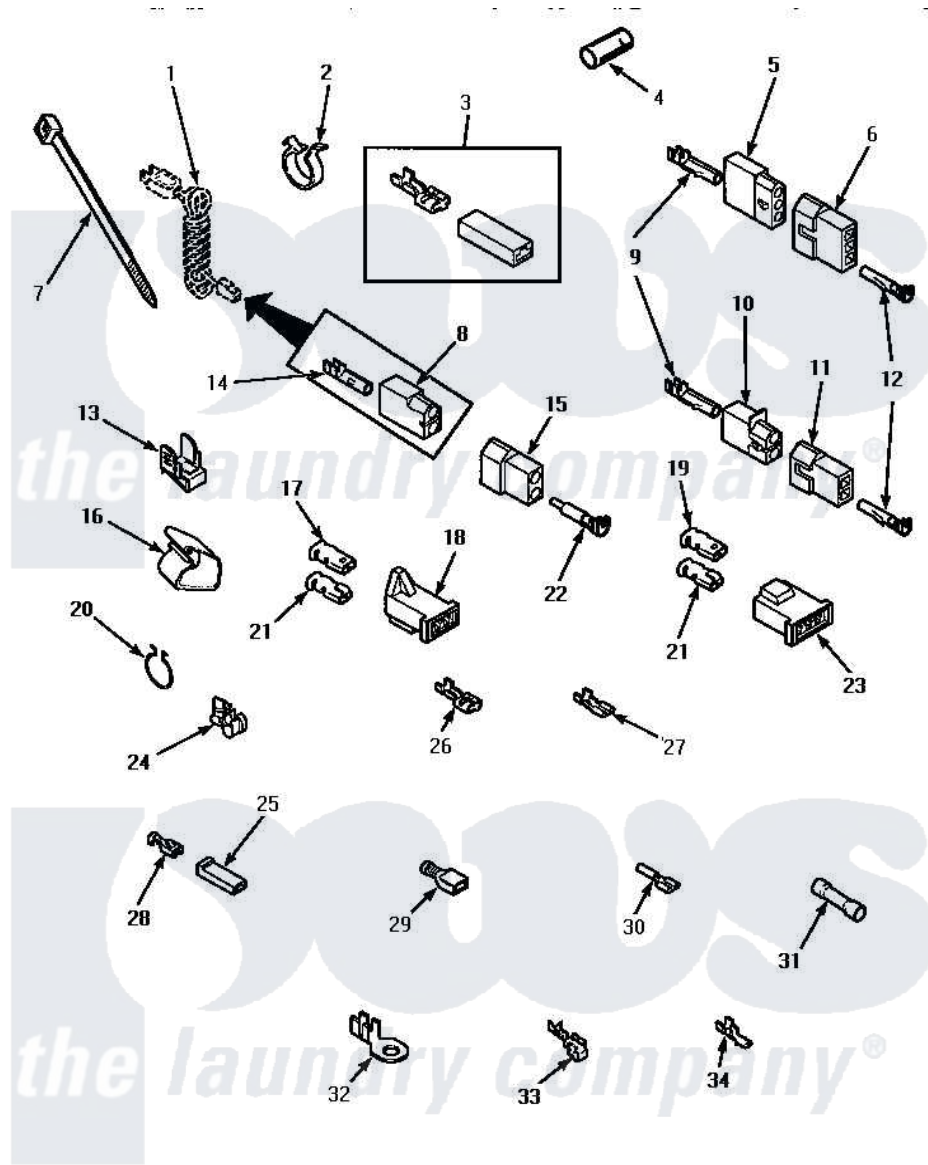

Amana LG4809W (BOM: P1163707W W) 14 - TERMINALS

TERMINALS

Amana Residential Amana LG4809W (BOM: P1163707W W) Dryer Parts Parts Diagram 14 - TERMINALS
 Click on the part number to view part

Item	Original Part Number	Replaced By	Status	Part Description
1	Y00000000		Not Available	SEE NOTE POWER CORD
2	61510	504034		Clip, Wire
3	Y00237			Terminal-Female 1/4 ((1) 12 GAUGE Wire Or(2) 18 GA
4	Y21365	503670		Sleeve Insulator
5	23039	697780		Receptacle,
6	23040			Plug-3 Circuit
7	55881	M0321209		Tie-Electrical
8	56265			Receptacle, 2 Circuit
9	Y00117	5011-XX		093 Female Socket
10	56451			Receptacle, 2 Circuit
11	56448			Terminal Block Plug
12	Y00116			Terminal, Pin-Male
13	Y00161	B5733302		Clip, Ground
14	00130			Terminal, Pin-1/8 Femal
15	56266			Plug
16	35521		Not Available	CLIP,HARNESS HOLDER

17	Y00189		Terminal, Spade
18	58799		Connector-2 Circuit
19	Y00189		Terminal, Spade
20	51291		Clip, Wire
21	Y00190		Connector-Receptacle
22	Y00127		Terminal, Pin-1/8 Male
23	58800	Not Available	CONNECTOR-3 CIRCUIT (3 CIRCUIT CONNECTOR)
24	21903	211881	Grommet, Cord Part Not Used-Gas Models Only
25	90789		Connector
26	Y00119	Not Available	SPADE TERMINAL(18 GAUGE) (1/4 INCH-(1) 18 GAUGE WIRE)
"	Y00121	Not Available	SPADE TERMINAL(12 GAUGE) (1/4 INCH-(2) 18 GAUGE WIRES O
"	Y00245	M0320576	Terminal
27	00156	00156SRE	65br30/FI
"	Y00209		Spade Terminal (18 Gauge) (3/16 Inch-(2) 18 Gauge Wires-
"	Y00124		Spade Terminal (18 Gauge) (3/16 Inch-(1) 18 Gauge Wire-
28	Y00115		Lock In Spade Terminal (18 Gaug (1/4 Inch-(1) 18 Gauge Wire)
"	00122	Not Available	(1/4 INCH-(2) 18 GAUGE WIRES O
29	Y00165		Insulated Spade Terminal
"	Y00163	285432	Terminal
30	Y00214	Not Available	BARREL INSULATED SPADE(18 GAUG (1/4 INCH-18 GAUGE WIRE)
"	Y00215		Barrel Insulated Spade
31	30865		Butt Splice Connector
32	Y00111		Ring Terminal No.10 No.10 18 Gauge Wires Or
"	00110		No.10 18 Gauge Wire
33	Y00114		Spade Terminal
34	Y00139	Y00138	Male Tab Terminal 18 Gauge Wire)
"	Y00138		Male Tab Terminal 18 Gauge Wire)