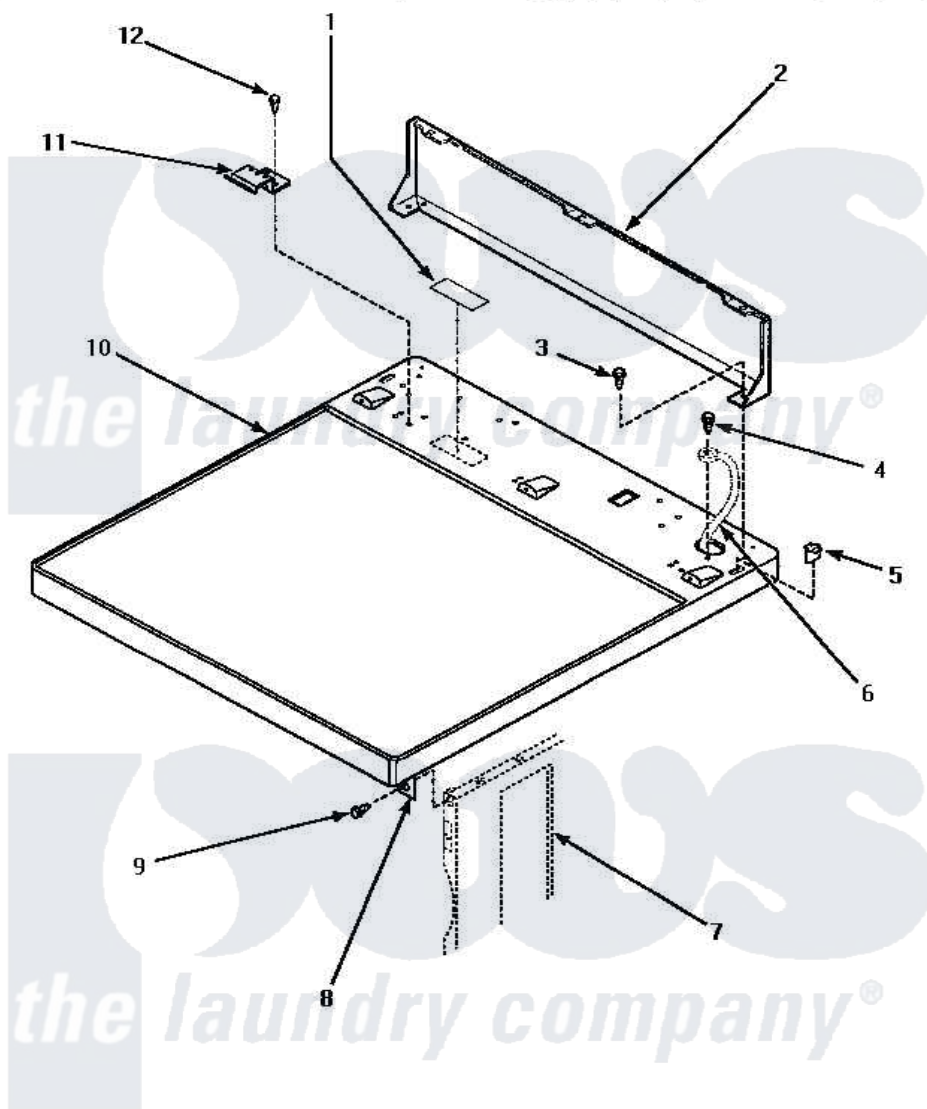

Amana LG4909L (BOM: P1163715W L) 02 - CABINET TOP & CONTROL HOOD REAR PANEL

CABINET TOP AND CONTROL HOOD REAR PANEL

Amana [Residential Amana LG4909L \(BOM: P1163715W L\) Dryer Parts](#) Parts Diagram 02 - CABINET TOP & CONTROL HOOD REAR PANEL

[Click on the part number to view part](#)

Item	Original Part Number	Replaced By	Status	Part Description
1	24903		Not Available	STICKER,DISCONNECT POW
2	500343		Not Available	PANEL,BACK(HOME HOOD)
3	501086	90767		Screw, 8A X 3/8 HeX Washer Head Tapping
4	20530			Screw, 10-24 x 3/8 Hex
5	501242		Not Available	CLIP,TUBULAR INSERT
6	Y00000000		Not Available	SEE NOTE GROUND WIRE FROM REAR BULKHEAD, GREEN
7	Y00000000		Not Available	SEE NOTE CABINET
8	500084	40130801		Bracket, Top Mount
9	33562	27001200		Screw
10	500085WP	37001027		Panel, Top
"	500085LP	510029LP		Kit Top Panel W/Hdw domestic
11	501241	Y503876		Clip, Hold Down