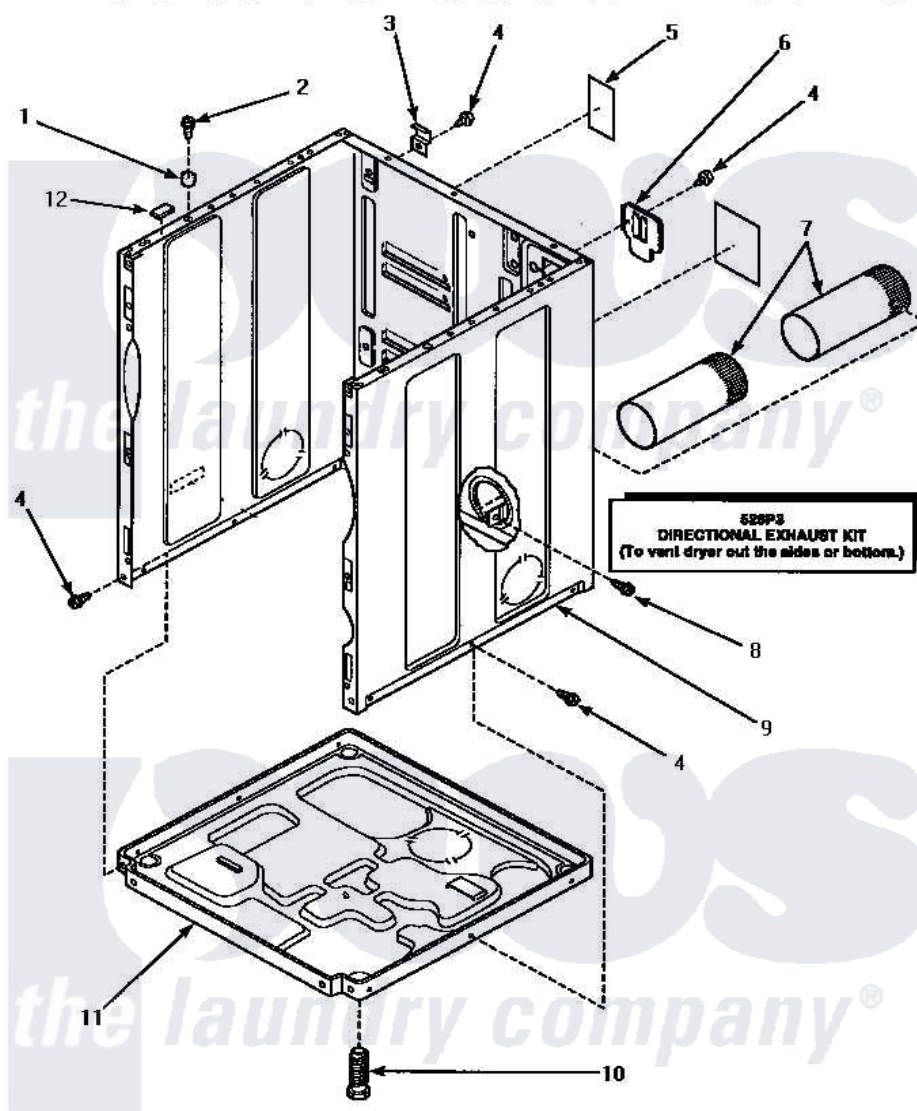

Amana LG4909L (BOM: P1163715W L) 03 - CABINET, EXHAUST DUCT & BASE

CABINET, EXHAUST DUCT AND BASE

Amana [Residential Amana LG4909L \(BOM: P1163715W L\) Dryer Parts](#) Parts Diagram 03 - CABINET, EXHAUST DUCT & BASE

[Click on the part number to view part](#)

Item	Original Part Number	Replaced By	Status	Part Description
1	56079	505187		Locator, Panel
2	32671	Y014874		Screw, Idler Arm And Sleeve
3	500003			Hinge, Top
4	33562	27001200		Screw
5	500670		Not Available	STICKER NG OR MIXED GA
6	500114	510903		Plate Access Panel
7	500064	505518		Duct, Exhaust
8	501668	503688		Screw, 10B-16 X .34 I
9	500001WP	37001284		Cabinet As Pack
"	500001HP		Not Available	ASSY, CABINET
"	500001LP	727P3L		Kit Dryer Panels
10	Y500101			Leg, Leveling
11	500070			Base, Dryer
12	Y56128			Pad, Bumper
NI	528P3			Directional Exhaust Kit