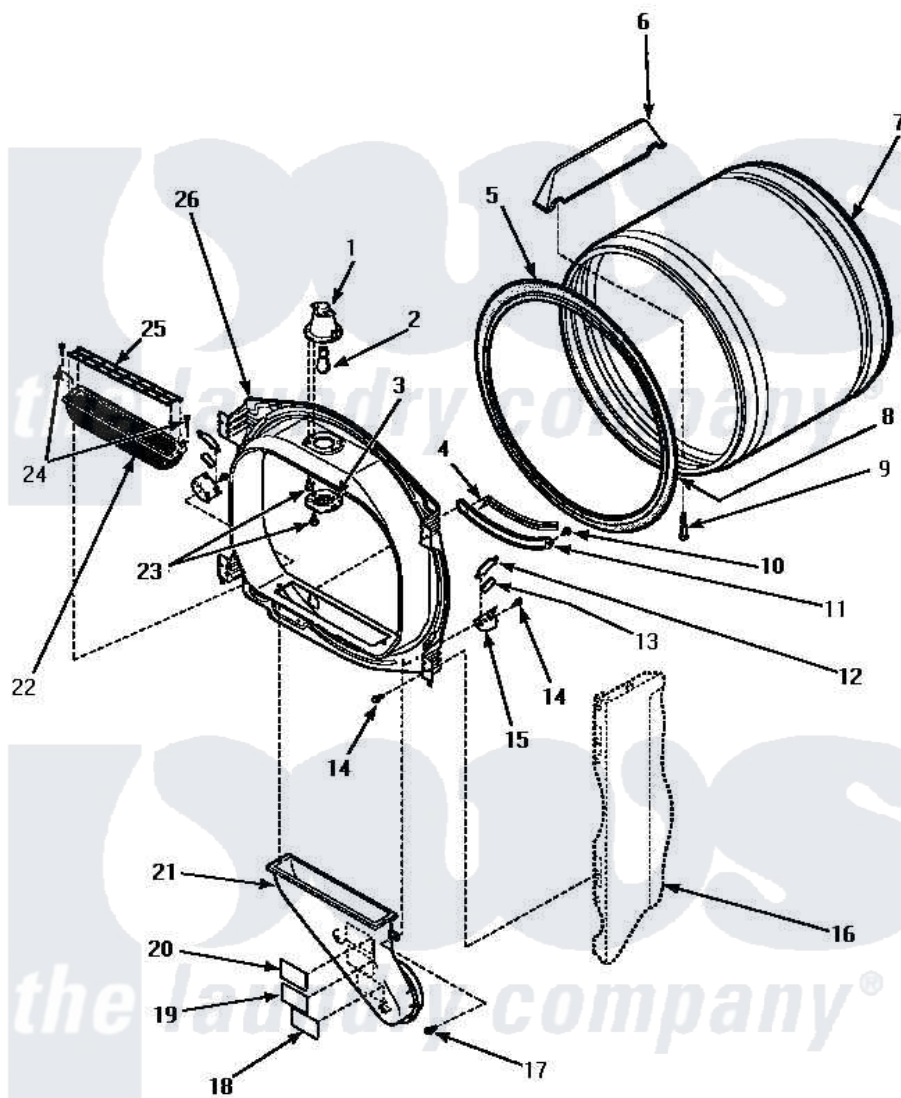

Amana LG4909L (BOM: P1163715W L) 04 - FR BLKHD, AIR DUCT, FELT SEAL & CYLINDER

FRONT BULKHEAD, AIR DUCT, FELT SEAL AND CYLINDER

Amana Residential Amana LG4909L (BOM: P1163715W L) Dryer Parts Parts Diagram 04 - FR BLKHD, AIR DUCT, FELT SEAL & CYLINDER

[Click on the part number to view part](#)

Item	Original Part Number	Replaced By	Status	Part Description
1	500153		Not Available	CYLINDER LIGHT HOUSING
2	Y60954	67001316		Bulb, Light
3	500094		Not Available	LENS,DRUM LIGHT
4	501247			Sensor, Moisture
5	501801	37001132		Seal, Cylinder
6	500022	510102		Baffle- SH
7	500735P		Not Available	ASSY,CYLINDER-HOME
8	22506P	511637P		Adh Dow 737 Clr 3 Oz Tube
9	Y62588			Screw, 10BT-12 X 1 Tap
10	501668	503688		Screw, 10B-16 X .34 I
11	501246		Not Available	MOUNTING,MOISTURE SENSOR
12	501553	37001298		Glide- Dry
13	500121	510189		Pad Felt
14	501668	503688		Screw, 10B-16 X .34 I