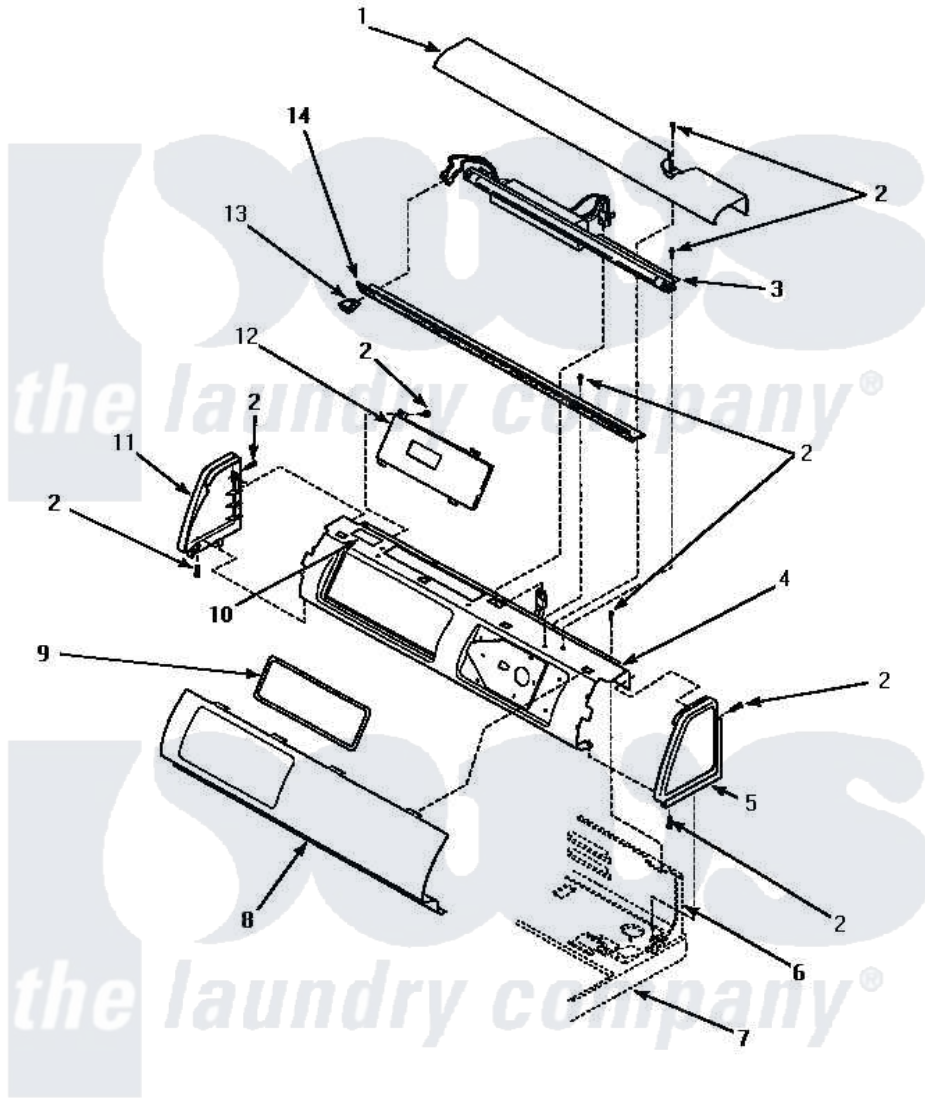

Amana LG4909L (BOM: P1163715W L) 06 - GRAPHIC PANEL, CONTROL HOOD & CONTROLS

GRAPHIC PANEL, CONTROL HOOD AND CONTROLS

Amana [Residential Amana LG4909L \(BOM: P1163715W L\) Dryer Parts](#) Parts Diagram 06 - GRAPHIC PANEL, CONTROL HOOD & CONTROLS
 Click on the part number to view part

Item	Original Part Number	Replaced By	Status	Part Description
"	NOTE:		Not Available	IF DRYER IS INSTALLED IN A MANUFACTURED (MOBILE) HOME, OR IF LOCAL CODES DO NOT PERMIT GROUNDING THROUGH THE NEUTRAL, THIS WIRE WILL NOT BE CONNECTED TO THE DR
1	500302		Not Available	COVER, TOP
2	501086	90767		Screw, 8A X 3/8 HeX Washer Head Tapping
3	34841		Not Available	STARTER, FLUORESCENT
"	34836			Assembly, Fluorescent Light
"	34837		Not Available	BULB, FLUORESCENT
4	500301			Bracket, Electronic Control
5	34815		Not Available	PANEL, END R.H. (BLK)
6	Y00000000		Not Available	SEE NOTE CONTROL HOOD REAR PANEL

7	Y0000000	Not Available	SEE NOTE CABINET TOP
8	500757	Not Available	PANEL, GRAPHIC
9	Y500528	Not Available	GASKET, ELECTRONIC CONTROL
10	34903	Not Available	PANEL, BACK HOOD (USE 37782)
11	34816		Panel, End
12	501273	Not Available	TIMER
13	35037	74008718	Switch, Rocker
14	500308	Not Available	DIFFUSER W/HOLE