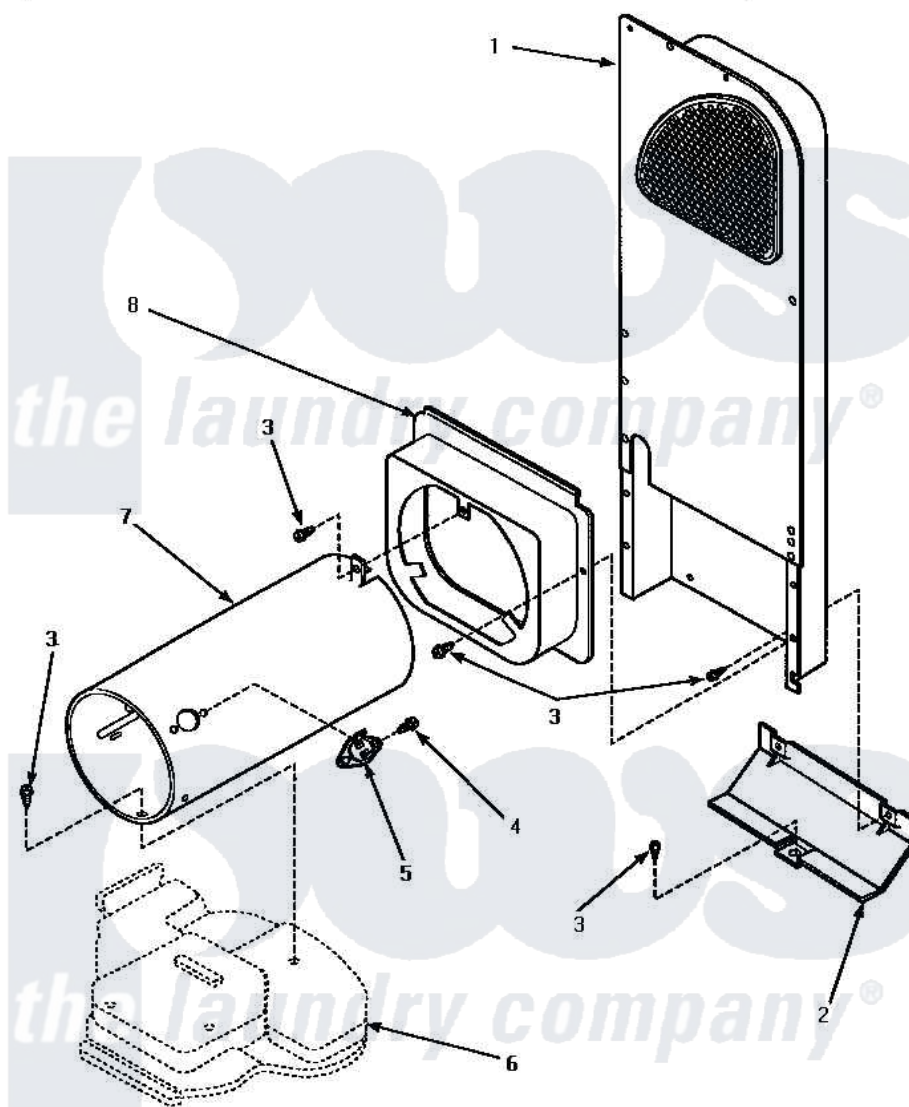

**Amana LG4909L (BOM: P1163715W L) 07 - HEATER BOX ASSY
(ORIGINAL)**

**HEATER BOX ASSEMBLY ORIGINALLY ON DRYER
(Gas Model Dryers)**

Amana Residential Amana LG4909L (BOM: P1163715W L) Dryer Parts Parts Diagram 07 - HEATER BOX ASSY
(ORIGINAL)

[Click on the part number to view part](#)

Item	Original Part Number	Replaced By	Status	Part Description
1	Y00000000		Not Available	SEE NOTE HEATER BOX ASSEMBLY
2	60952		Not Available	SHIELD,HEAT DUCT
3	501668	503688		Screw, 10B-16 X .34 I
4	51782		Not Available	SCREW, 6B-20X5/16
5	Y61886			Thermostat, Limit-Blk
6	Y00000000		Not Available	SEE NOTE BASE
7	61974		Not Available	BURNER HOUSING
8	500122	510101		Shroud Heat Duct