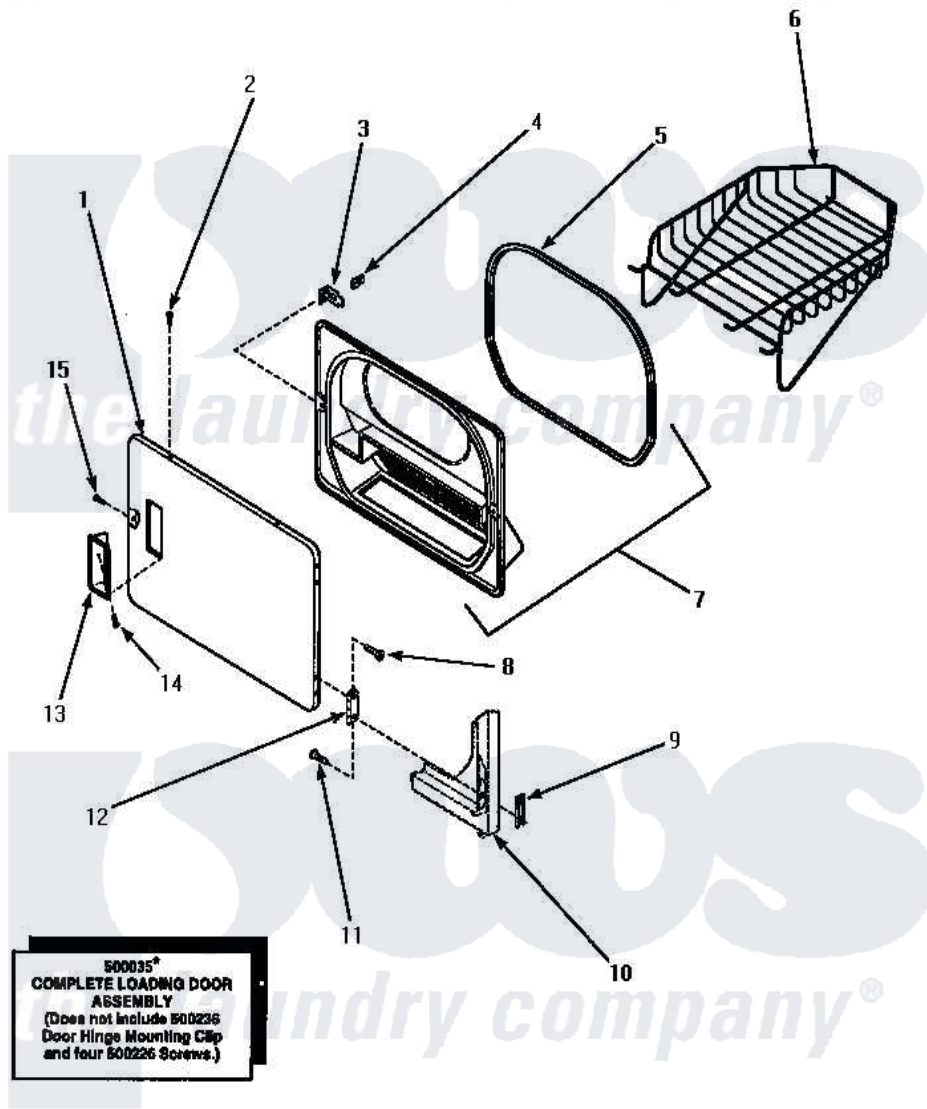

Amana LG4909L (BOM: P1163715W L) 09 - LOADING DOOR WITH DRYING RACK

LOADING DOOR WITH DRYING RACK

Amana [Residential Amana LG4909L \(BOM: P1163715W L\) Dryer Parts](#) Parts Diagram 09 - LOADING DOOR WITH DRYING RACK

[Click on the part number to view part](#)

Item	Original Part Number	Replaced By	Status	Part Description
1	500040L			Assembly, Door-Home
"	500040W			Assembly, Door-Home
2	500226			Screw, 8b-16 x 5/8 Tap
3	500223	40116201		Bracket, Door Strike
4	500039	510181		Strike Doormetal
5	500200		Not Available	SEAL,DOOR
6	501295P		Not Available	RACK, DRYING
7	500199		Not Available	ASSY,LINER & SEAL
8	500226			Screw, 8b-16 x 5/8 Tap
9	500236			Clip, Door Hinge Mount
10	Y00000000		Not Available	SEE NOTE FRONT PANEL
11	500226			Screw, 8b-16 x 5/8 Tap
12	500041	Y503676		Hinge, Door And Top
13	500042L		Not Available	PULL,DOOR
"	500042W		Not Available	PULL,DOOR

14	500297	8281236	Screw
15	500226		Screw, 8b-16 x 5/8 Tap
NI	500035W	Not Available	ASSY,DOOR-HOME
"	500035L	Not Available	ASSY,DOOR-HOME