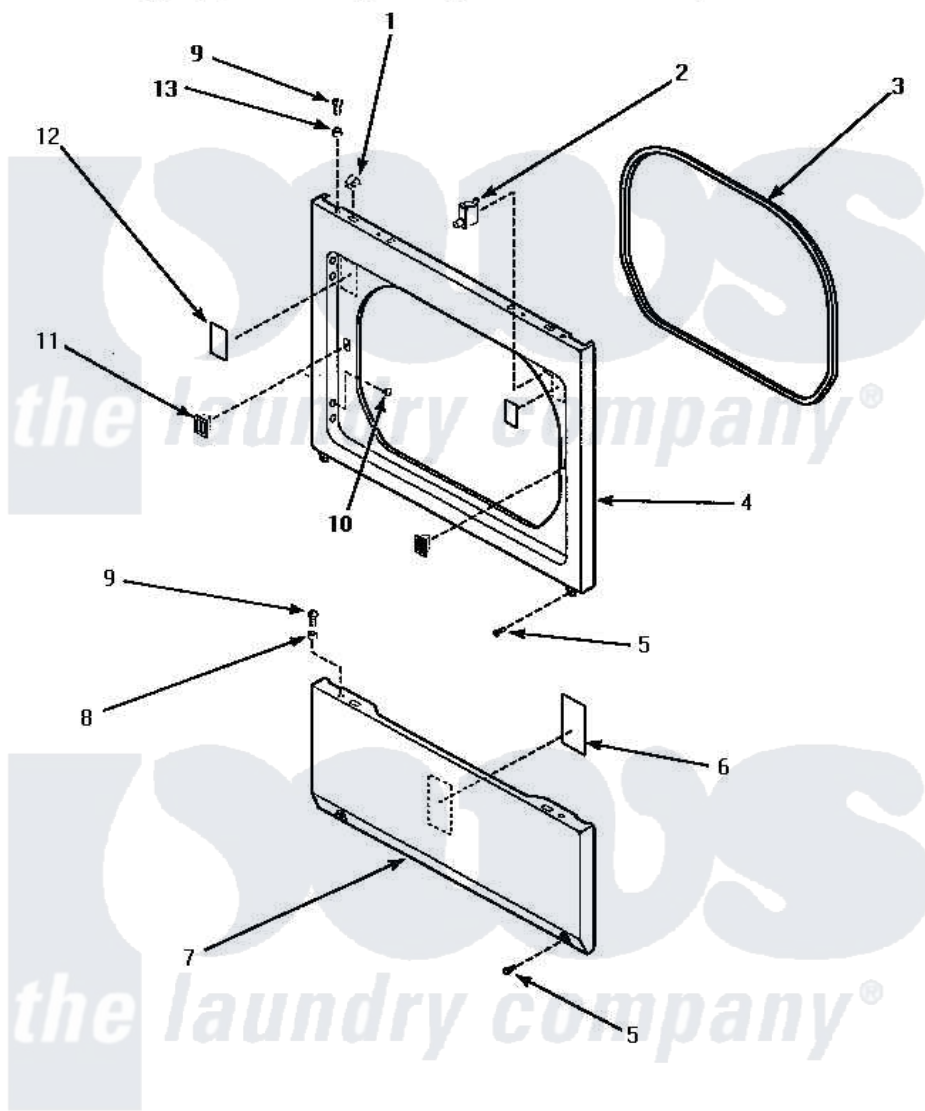

**Amana LG4909L (BOM: P1163715W L) 10 - LOWER ACCESS PANEL, FRONT PANEL & SEAL**

**LOWER ACCESS PANEL, FRONT PANEL AND SEAL**

Amana Residential Amana LG4909L (BOM: P1163715W L) Dryer Parts Parts Diagram 10 - LOWER ACCESS PANEL, FRONT PANEL & SEAL

[Click on the part number to view part](#)

Item	Original Part Number	Replaced By	Status	Part Description
1	28835	<a href="#">22001650</a>		Fastener, Spring
2	Y62872	<a href="#">W10169313</a>		Switch-Dor
3	<a href="#">500034</a>			Seal, Front Panel
4	500033W		Not Available	PANEL, FRONT
"	500033H		Not Available	PANEL,FRONT
"	<a href="#">500033L</a>			Panel, Front
5	33562	<a href="#">27001200</a>		Screw
6	500670		Not Available	STICKER NG OR MIXED GA
7	500044L		Not Available	PANEL, ACCESS (ALMOND)
"	500044H		Not Available	PANEL,ACCESS
"	500044W	<a href="#">40045301WP</a>		Panel, Access
8	56079	<a href="#">505187</a>		Locator, Panel
9	32671	<a href="#">Y014874</a>		Screw, Idler Arm And Sleeve
10	500227	<a href="#">505295</a>		Screw, No.8ab-16 x 3/4 PH
11	54660	<a href="#">LA-1003</a>		Door Catch Kit