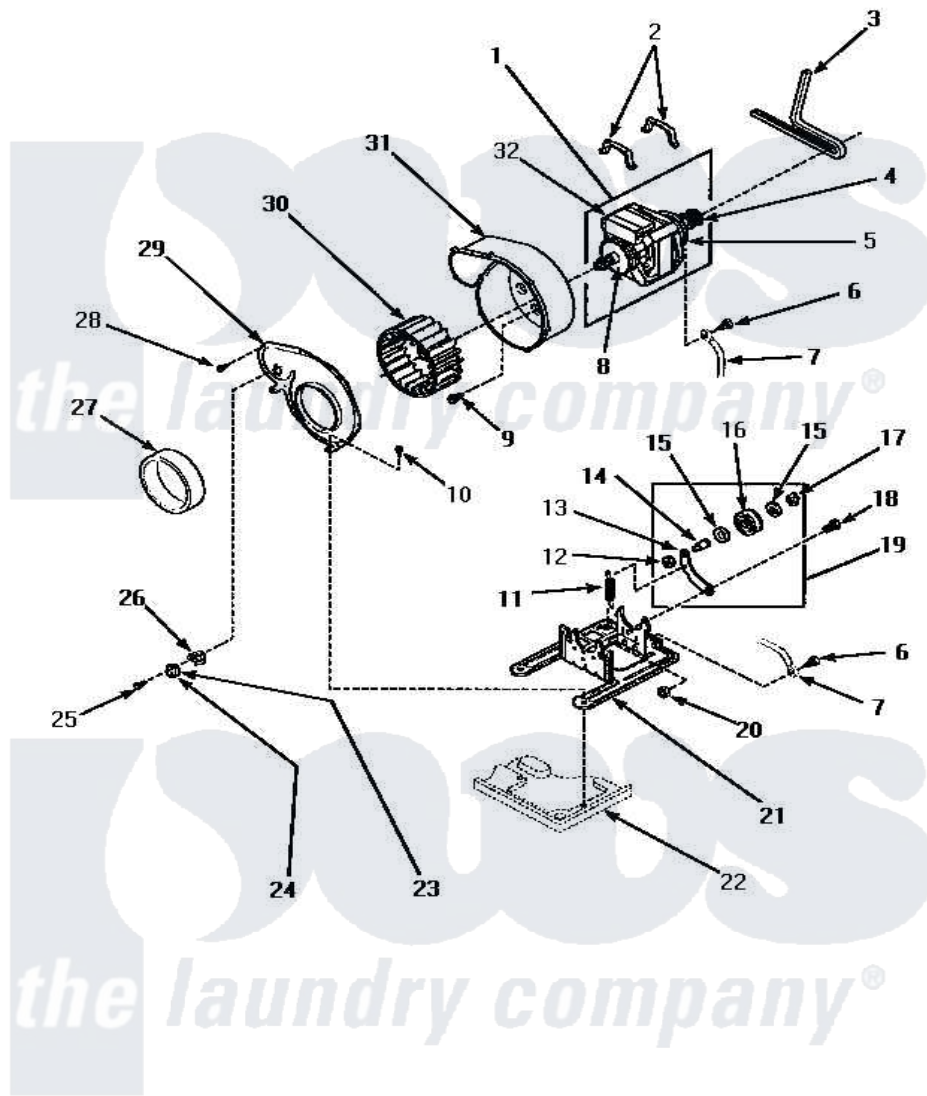

Amana LG4909L (BOM: P1163715W L) 11 - MOTOR, EXHAUST FAN & BELT

MOTOR, EXHAUST FAN AND BELT

Amana [Residential Amana LG4909L \(BOM: P1163715W L\) Dryer Parts](#) Parts Diagram 11 - MOTOR, EXHAUST FAN & BELT

[Click on the part number to view part](#)

Item	Original Part Number	Replaced By	Status	Part Description
1	501211	2200376		Motor
2	Y58047	660658		Clamp, Motor Mounting 343481 685441
3	59174	40111201		Belt, Cylinder
4	500011			Pulley, Motor
5	58044A		Not Available	MOUNT,MOTOR-LOCKING
6	20530			Screw, 10-24 x 3/8 Hex
7	Y00000000		Not Available	SEE NOTE GROUND WIRE FROM MOTOR TO MOUNTING BRACKET, GREEN
8	58044A		Not Available	MOUNT,MOTOR-LOCKING
9	Y31645	27001200		Screw
10	33562	27001200		Screw
11	56076			Spring, Idler
12	56156	358160		Nut

13	500910	37001144	Assembly- Idler
14	56461		Shaft
15	52549		Washer, 501 ID X3/4 Odx
16	Y54414		Assembly, Wheel And Bearing
17	23748		Ring, Retaining
18	500824		Screw, 1/4-20 Unc Hex
19	500269	37001287	Assembly, Idler Lever/Shaft/Pulley
20	52566	27001225	Nut, Jam Mid Lock 1/4-20
21	500822	503613	Mount, Motor
22	Y00000000	Not Available	SEE NOTE BASE
23	59500		Assembly, Thermistor
25	23222	3177991	Screw
27	500313		Seal, Blower Housing
28	31260		Screw, No.8 X 3/8 Ind H
29	500078	511969P	Kit Blower Housing And Cover
30	56000	510139P	Assembly Blower Fan Package
31	56020		Housing, Blower
32	501218	Not Available	MOTOR SWITCH (DOES NOT INCLUDE THERMAL PROT