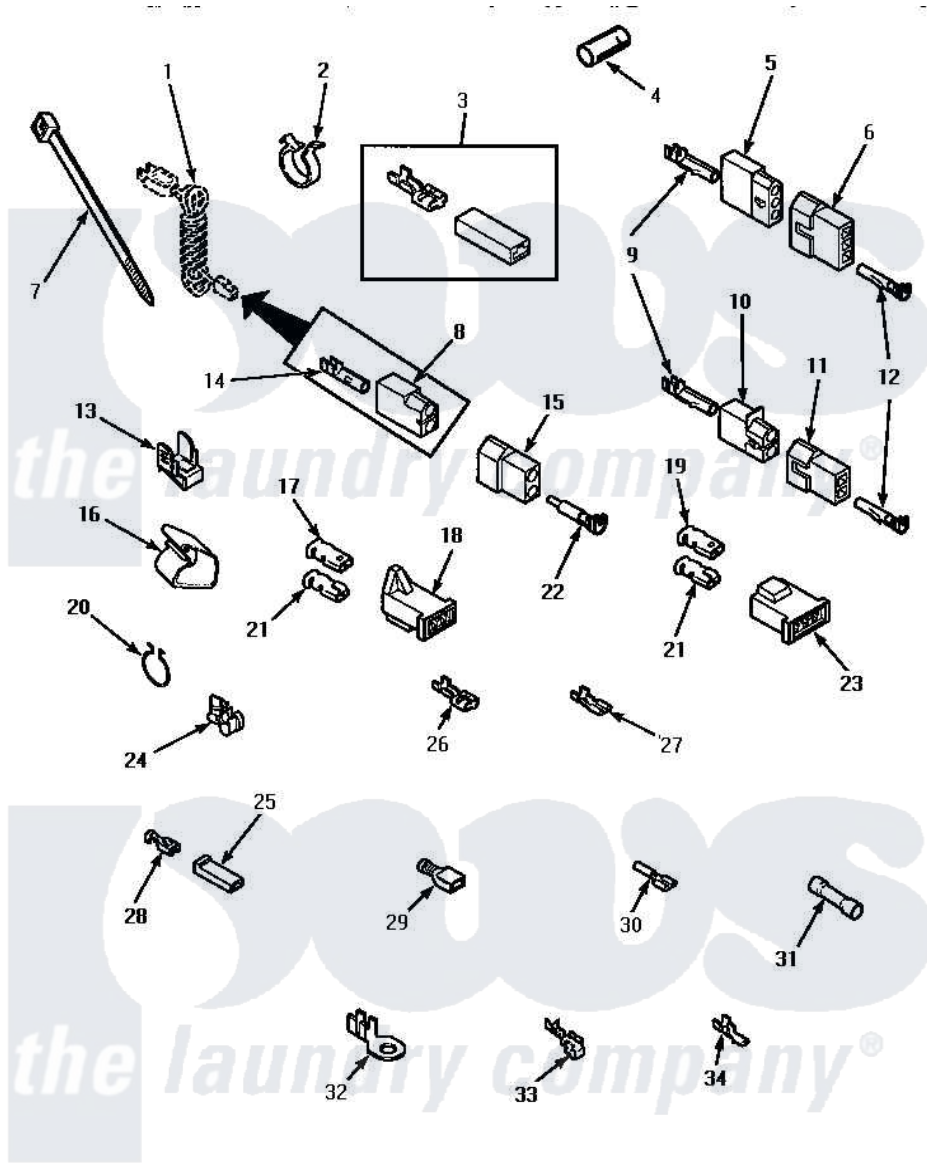

Amana LG4909L (BOM: P1163715W L) 14 - TERMINALS

TERMINALS

Amana [Residential Amana LG4909L \(BOM: P1163715W L\) Dryer Parts](#) Parts Diagram 14 - TERMINALS
 Click on the part number to view part

Item	Original Part Number	Replaced By	Status	Part Description
1	Y00000000		Not Available	SEE NOTE POWER CORD
2	61510	504034		Clip, Wire
3	Y00237			Terminal-Female 1/4 ((1) 12 GAUGE Wire Or(2) 18 GA
4	Y21365	503670		Sleeve Insulator
5	23039	697780		Receptacle,
6	23040			Plug-3 Circuit
7	55881	M0321209		Tie-Electrical
8	56265			Receptacle, 2 Circuit
9	Y00117	5011-XX		093 Female Socket
10	56451			Receptacle, 2 Circuit
11	56448			Terminal Block Plug
12	Y00116			Terminal, Pin-Male
13	Y00161	B5733302		Clip, Ground
14	00130			Terminal, Pin-1/8 Femal
15	56266			Plug
16	35521		Not Available	CLIP,HARNESS HOLDER