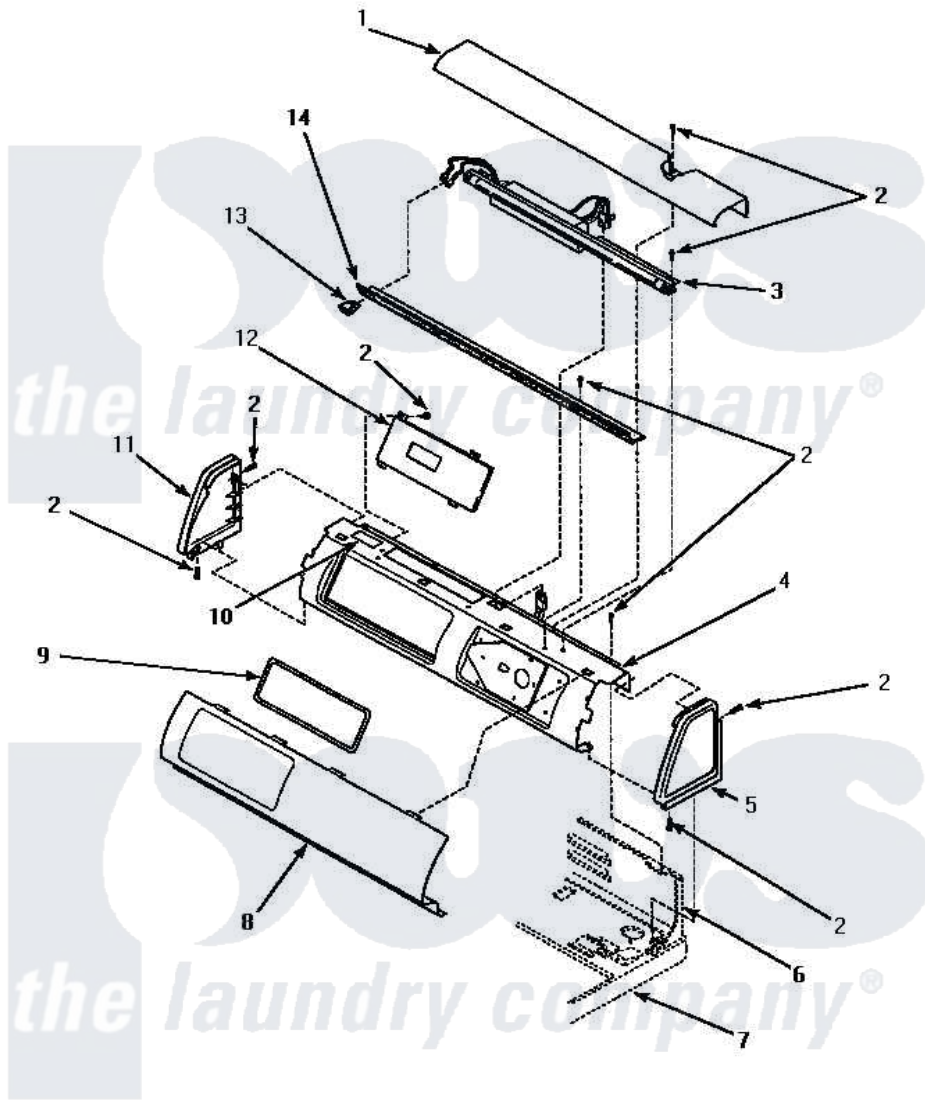

**Amana LG4909W (BOM: P1163714W W) 06 - GRAPHIC PANEL, CONTROL HOOD & CONTROLS**

**GRAPHIC PANEL, CONTROL HOOD AND CONTROLS**

Amana [Residential Amana LG4909W \(BOM: P1163714W W\) Dryer Parts](#) Parts Diagram 06 - GRAPHIC PANEL, CONTROL HOOD & CONTROLS  
 Click on the part number to view part

Item	Original Part Number	Replaced By	Status	Part Description
"	NOTE:		Not Available	IF DRYER IS INSTALLED IN A MANUFACTURED (MOBILE) HOME, OR IF LOCAL CODES DO NOT PERMIT GROUNDING THROUGH THE NEUTRAL, THIS WIRE WILL NOT BE CONNECTED TO THE DR
1	500302		Not Available	COVER, TOP
2	501086	<a href="#">90767</a>		Screw, 8A X 3/8 HeX Washer Head Tapping
3	34841		Not Available	STARTER, FLUORESCENT
"	<a href="#">34836</a>			Assembly, Fluorescent Light
"	34837		Not Available	BULB, FLUORESCENT
4	<a href="#">500301</a>			Bracket, Electronic Control
5	34815		Not Available	PANEL, END R.H. (BLK)
6	Y00000000		Not Available	SEE NOTE CONTROL HOOD REAR PANEL

7	Y0000000	Not Available	SEE NOTE CABINET TOP
8	500757	Not Available	PANEL, GRAPHIC
9	Y500528	Not Available	GASKET, ELECTRONIC CONTROL
10	34903	Not Available	PANEL, BACK HOOD (USE 37782)
11	<a href="#">34816</a>		Panel, End
12	501273	Not Available	TIMER
13	35037	<a href="#">74008718</a>	Switch, Rocker
14	500308	Not Available	DIFFUSER W/HOLE