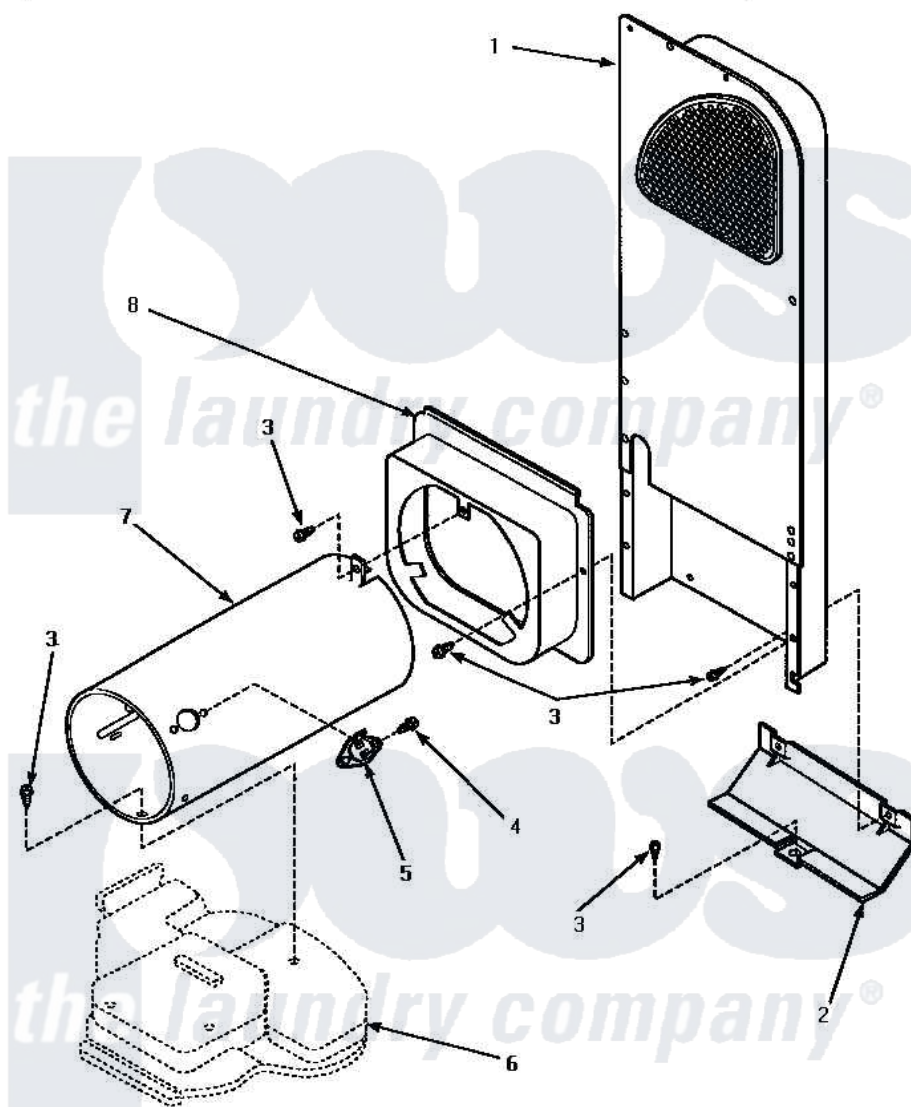

**Amana LG4909W (BOM: P1163714W W) 07 - HEATER BOX ASSY
(ORIGINAL)**

**HEATER BOX ASSEMBLY ORIGINALLY ON DRYER
(Gas Model Dryers)**

Amana [Residential Amana LG4909W \(BOM: P1163714W W\) Dryer Parts](#) Parts Diagram 07 - HEATER BOX ASSY
(ORIGINAL)

[Click on the part number to view part](#)

Item	Original Part Number	Replaced By	Status	Part Description
1	Y00000000		Not Available	SEE NOTE HEATER BOX ASSEMBLY
2	60952		Not Available	SHIELD,HEAT DUCT
3	501668	503688		Screw, 10B-16 X .34 I
4	51782		Not Available	SCREW, 6B-20X5/16
5	Y61886			Thermostat, Limit-Blk
6	Y00000000		Not Available	SEE NOTE BASE
7	61974		Not Available	BURNER HOUSING
8	500122	510101		Shroud Heat Duct