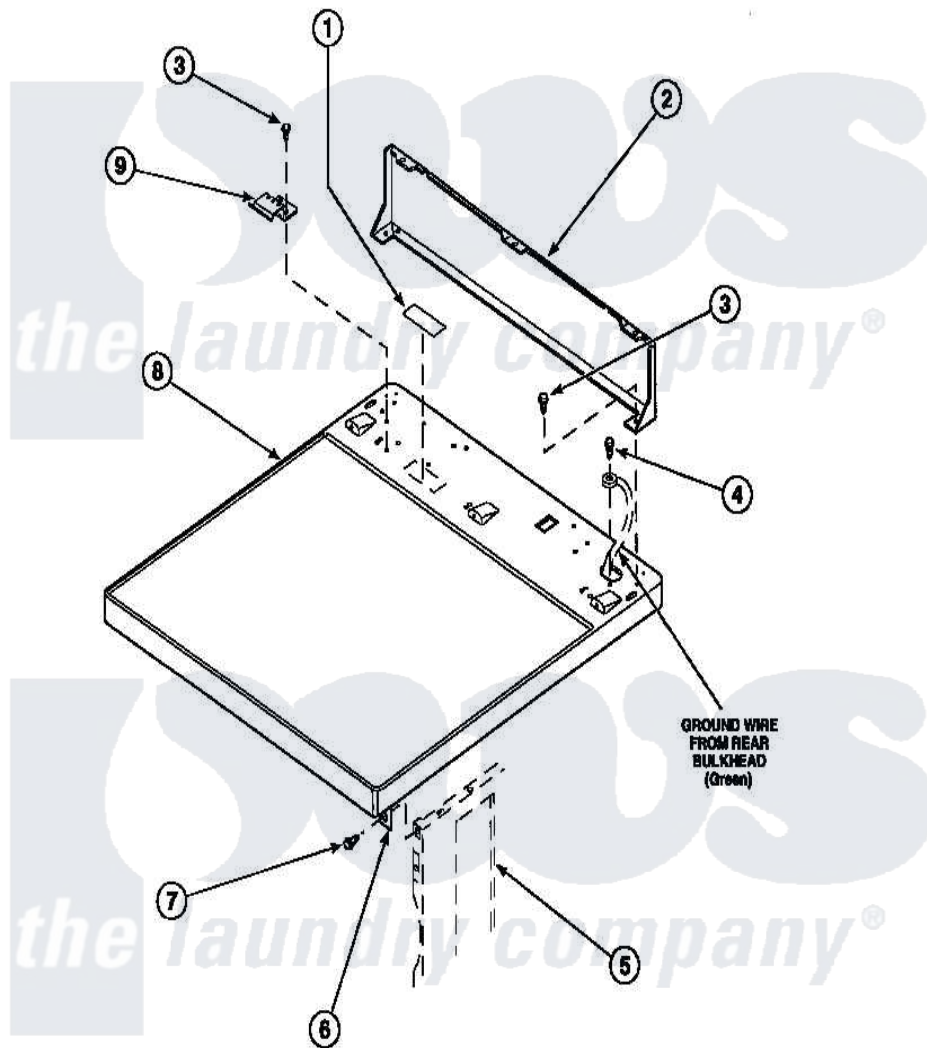

# Amana LG8101LB (BOM: PLG8101LB) 01 - CABINET TOP AND CONTROL HOOD REAR PANEL

Amana [Residential Amana LG8101LB \(BOM: PLG8101LB\) Dryer Parts](#) Parts Diagram 01 - CABINET TOP AND CONTROL HOOD REAR PANEL  
 Click on the part number to view part

Item	Original Part Number	Replaced By	Status	Part Description
1	24903		Not Available	STICKER,DISCONNECT POW
2	500343		Not Available	PANEL,BACK(HOME HOOD)
3	501086	<a href="#">90767</a>		Screw, 8A X 3/8 HeX Washer Head Tapping
4	<a href="#">20530</a>			Screw, 10-24 x 3/8 Hex
5	500001P		Not Available	(ADD LETTER BEFORE "P" IN PART
6	500084	<a href="#">40130801</a>		Bracket, Top Mount
7	33562	<a href="#">27001200</a>		Screw
8	500085P		Not Available	(ADD LETTER L-L, W-W TO PART N
9	501241	<a href="#">Y503876</a>		Clip, Hold Down