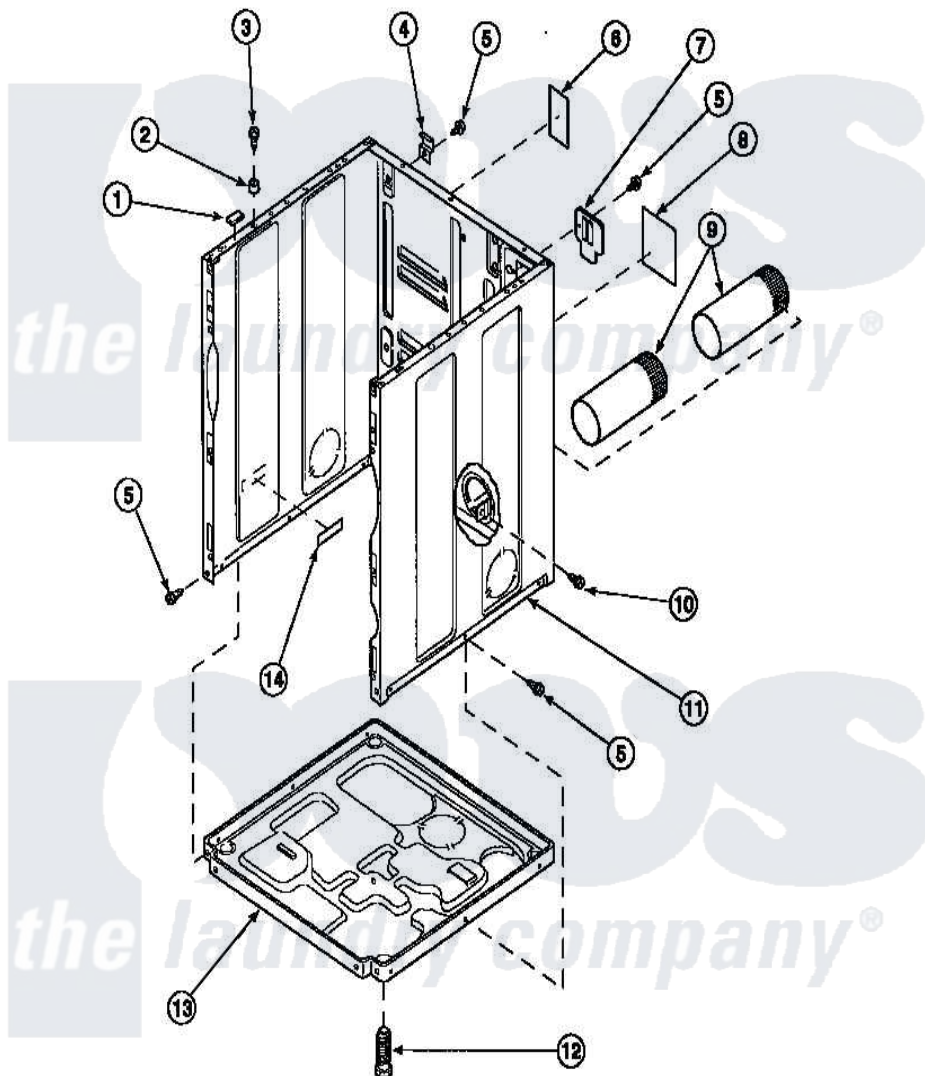

# Amana LG8101LB (BOM: PLG8101LB) 02 - CABINET, EXHAUST DUCT AND BASE

Amana Residential Amana LG8101LB (BOM: PLG8101LB) Dryer Parts Parts Diagram 02 - CABINET, EXHAUST DUCT AND BASE

[Click on the part number to view part](#)

Item	Original Part Number	Replaced By	Status	Part Description
1	<a href="#">Y56128</a>			Pad, Bumper
2	56079	<a href="#">505187</a>		Locator, Panel
3	32671	<a href="#">Y014874</a>		Screw, Idler Arm And Sleeve
4	<a href="#">500003</a>			Hinge, Top
5	33562	<a href="#">27001200</a>		Screw
6	500670		Not Available	STICKER NG OR MIXED GA
7	500114	<a href="#">510903</a>		Plate Access Panel
8	501289		Not Available	(ELECTRIC MODELS)
9	500064	<a href="#">505518</a>		Duct, Exhaust
10	501668	<a href="#">503688</a>		Screw, 10B-16 X .34 I
11	500001P		Not Available	(ADD LETTER BEFORE "P" IN PART
12	<a href="#">Y500101</a>			Leg, Leveling
13	<a href="#">500070</a>			Base, Dryer
NI	<a href="#">521P3</a>			Kit, Flex Vent-Display