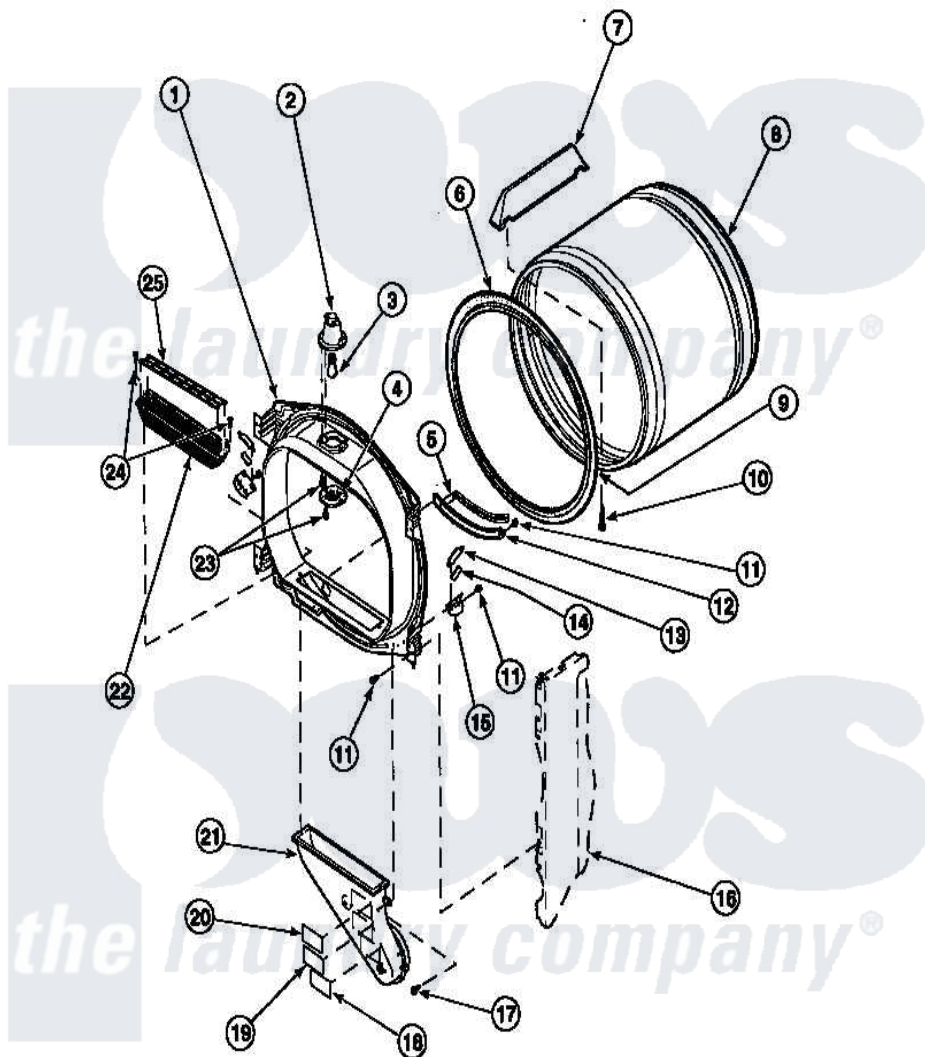

Amana LG8101LB (BOM: PLG8101LB) 03 - FR BLKHD, AIR DUCT, FELT SEAL & CYLINDER

Amana Residential Amana LG8101LB (BOM: PLG8101LB) Dryer Parts Parts Diagram 03 - FR BLKHD, AIR DUCT, FELT SEAL & CYLINDER

[Click on the part number to view part](#)

Item	Original Part Number	Replaced By	Status	Part Description
1	500117W		Not Available	ASSY,BULKHEAD-FRONT-COMP
2	500153		Not Available	CYLINDER LIGHT HOUSING
6	501801	37001132		Seal, Cylinder
7	500022	510102		Baffle- SH
8	500013WP		Not Available	ASSY,CYLINDER-HOME-
9	22506P	511637P		Adh Dow 737 Clr 3 Oz Tube
10	Y62588			Screw, 10BT-12 X 1 Tap
13	Y501676	37001298		Glide- Dry
15	501554	12002090		Bracket
16	500001P		Not Available	(ADD LETTER BEFORE "P" IN PART
17	Y31645	27001200		Screw
18	56259		Not Available	STICKER
19	500049		Not Available	STICKER

21	502231	Not Available	DUCT, HEAT
22	502140P		Filter, Lint Kit
24	500226		Screw, 8b-16 x 5/8 Tap
25	502092		Cover, Lint Filter