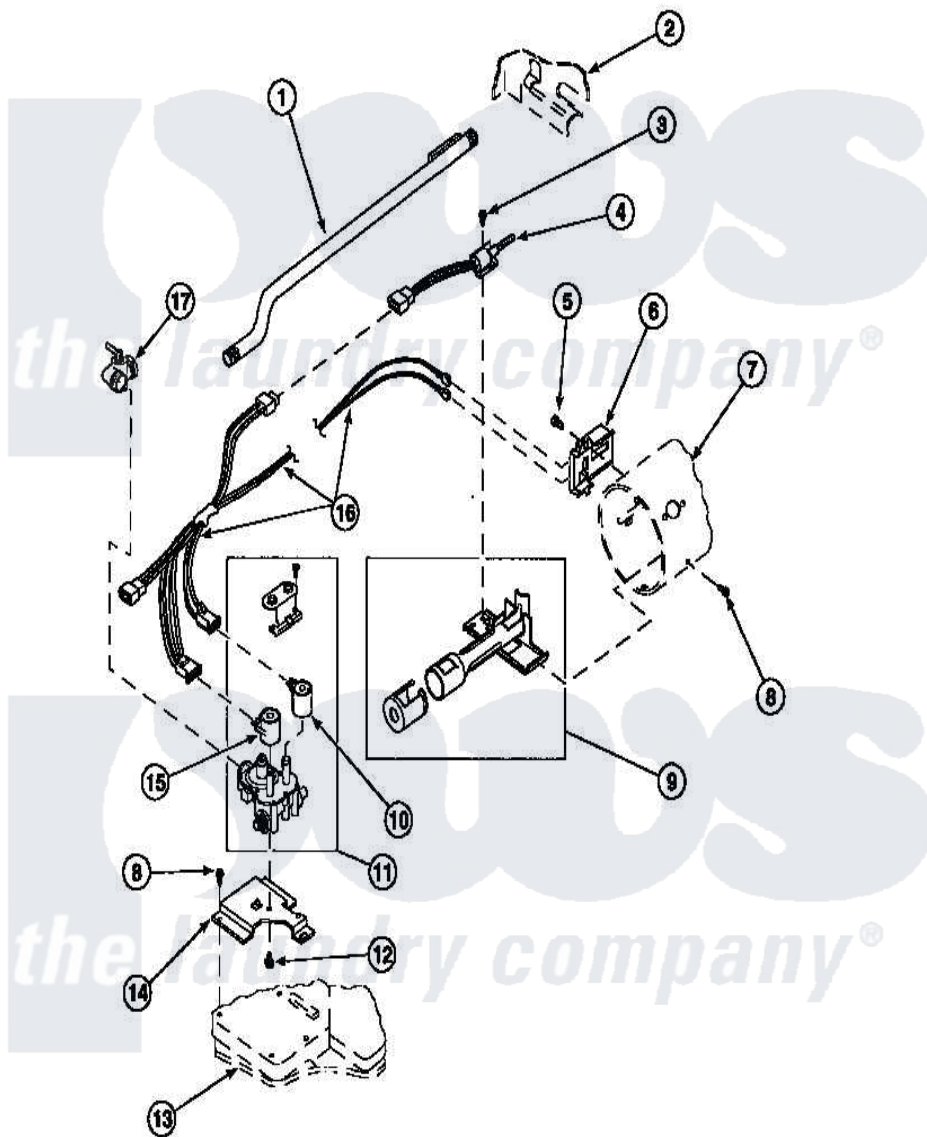

# Amana LG8101LB (BOM: PLG8101LB) 04 - GAS VALVE, IGNITER & GAS CONVERSION KITS

Amana [Residential Amana LG8101LB \(BOM: PLG8101LB\) Dryer Parts](#) Parts Diagram 04 - GAS VALVE, IGNITER & GAS CONVERSION KITS  
 Click on the part number to view part

Item	Original Part Number	Replaced By	Status	Part Description
1	500647	<a href="#">510204</a>		Pipe
2	500001P		Not Available	(ADD LETTER BEFORE "P" IN PART
3	51782		Not Available	SCREW, 6B-20X5/16
4	60868	<a href="#">37001308</a>		Ignitor
5	23222	<a href="#">3177991</a>		Screw
6	Y56231	<a href="#">338906</a>		Radiant, Sensor
7	61974		Not Available	BURNER HOUSING
8	501668	<a href="#">503688</a>		Screw, 10B-16 X .34 I
9	Y56234	<a href="#">37001304</a>		Burner Ign
10	58804B	<a href="#">694540</a>		Coil, 60 Hz
11	<a href="#">58804</a>			Assembly, Valve-Gas-Single-
12	56124	<a href="#">3370225</a>		Screw
13	<a href="#">500070</a>			Base, Dryer
14	<a href="#">50821</a>			Bracket, Mounting-Gas

15	58804A	<a href="#">306106</a>	Coil, Holding And Booster--W
16	60641	<a href="#">37001007</a>	Harness, Wire
17	Y56229	<a href="#">510205</a>	Valve-Elbo
NI	501886	Not Available	HARNES WIRE
"	<a href="#">402P3</a>		Kit, Conversion-NG