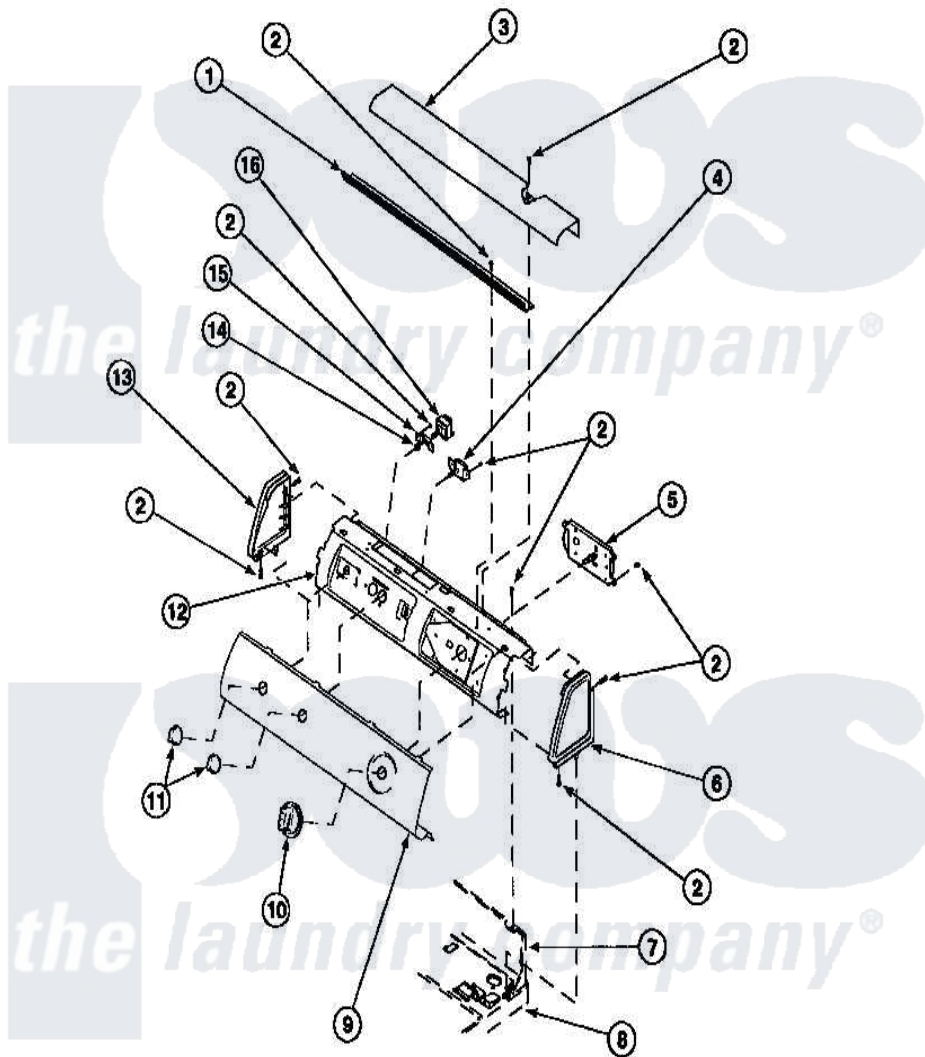

# Amana LG8101LB (BOM: PLG8101LB) 05 - GRAPHIC PANEL, CONTROL HOOD AND CONTROLS

Amana [Residential Amana LG8101LB \(BOM: PLG8101LB\) Dryer Parts](#) Parts Diagram 05 - GRAPHIC PANEL, CONTROL HOOD AND CONTROLS  
 Click on the part number to view part

Item	Original Part Number	Replaced By	Status	Part Description
1	500305		Not Available	DIFFUSER W/OUT HOLE
2	501086	<a href="#">90767</a>		Screw, 8A X 3/8 HeX Washer Head Tapping
3	500302		Not Available	COVER, TOP
6	34815		Not Available	PANEL, END R.H. (BLK)
7	500343		Not Available	PANEL, BACK(HOME HOOD)
8	500085P		Not Available	(ADD LETTER L-L, W-W TO PART N
9	502630		Not Available	GRAPHIC PANEL
"	502206		Not Available	GRAPHIC PANEL
10	500311	<a href="#">50220W</a>		Knob, Timer
12	500300		Not Available	BRACKET, CONTROL SUPPORT-MECH
13	<a href="#">34816</a>			Panel, End