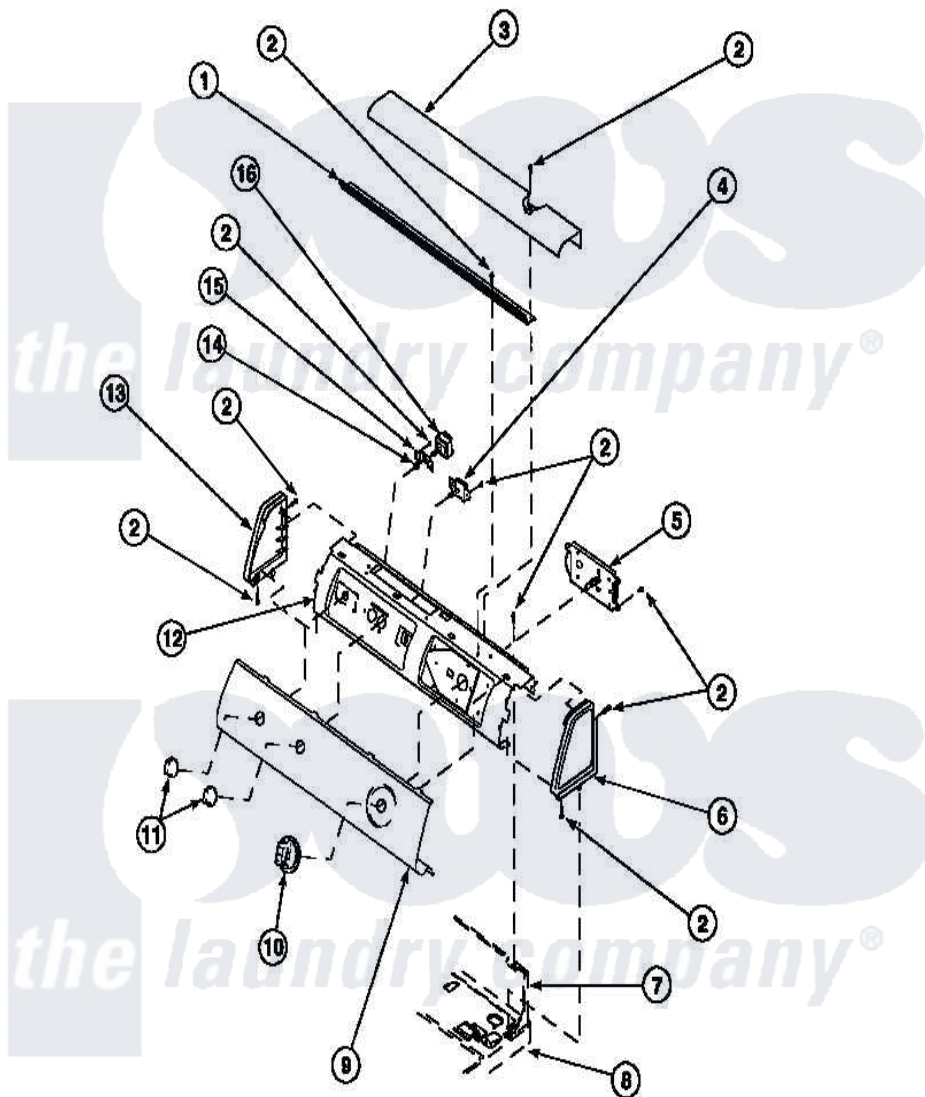

Amana LG8101LB (BOM: PLG8101LB) 06 - GRAPHIC PANEL, CONTROL HOOD AND CONTROLS

Amana [Residential Amana LG8101LB \(BOM: PLG8101LB\) Dryer Parts](#) Parts Diagram 06 - GRAPHIC PANEL, CONTROL HOOD AND CONTROLS
 Click on the part number to view part

Item	Original Part Number	Replaced By	Status	Part Description
1	500305		Not Available	DIFFUSER W/OUT HOLE
2	501086	90767		Screw, 8A X 3/8 HeX Washer Head Tapping
3	500302		Not Available	COVER, TOP
5	501881		Not Available	TIMER
6	34815		Not Available	PANEL, END R.H. (BLK)
7	500343		Not Available	PANEL, BACK(HOME HOOD)
8	500085P		Not Available	(ADD LETTER L-L, W-W TO PART N
10	500311	502220W		Knob, Timer
12	500300		Not Available	BRACKET, CONTROL SUPPORT-MECH
13	34816			Panel, End