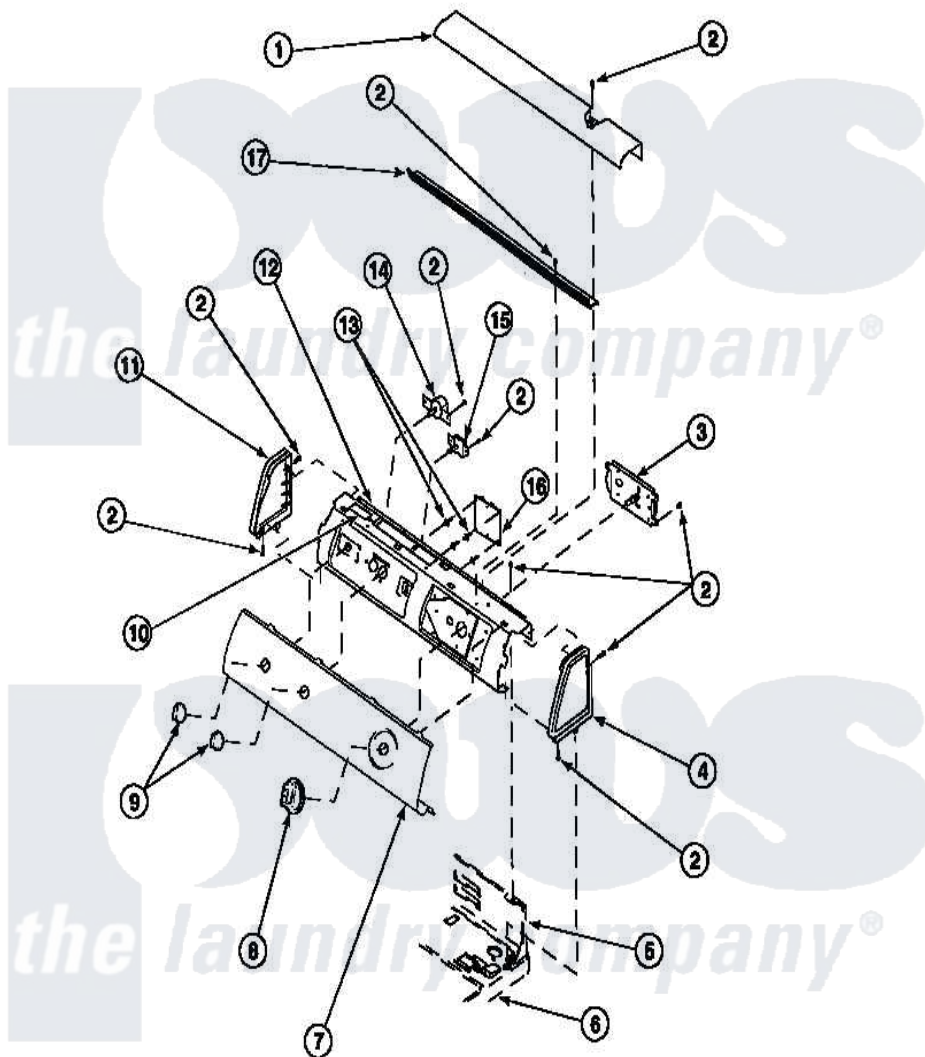

# Amana LG8101LB (BOM: PLG8101LB) 07 - GRAPHIC PANEL, CONTROL HOOD AND CONTROLS

Amana [Residential Amana LG8101LB \(BOM: PLG8101LB\) Dryer Parts](#) Parts Diagram 07 - GRAPHIC PANEL, CONTROL HOOD AND CONTROLS  
 Click on the part number to view part

Item	Original Part Number	Replaced By	Status	Part Description
1	500302		Not Available	COVER, TOP
2	501086	<a href="#">90767</a>		Screw, 8A X 3/8 HeX Washer Head Tapping
3	501881		Not Available	TIMER
4	34815		Not Available	PANEL, END R.H. (BLK)
5	500343		Not Available	PANEL, BACK(HOME HOOD)
6	500085P		Not Available	(ADD LETTER L-L, W-W TO PART N
7	502420		Not Available	PANEL, GRAPHICS
8	500311	<a href="#">502220W</a>		Knob, Timer
10	24903		Not Available	STICKER, DISCONNECT POW
11	<a href="#">34816</a>			Panel, End
12	500300		Not Available	BRACKET, CONTROL SUPPORT-MECH
17	500305		Not Available	DIFFUSER W/OUT HOLE