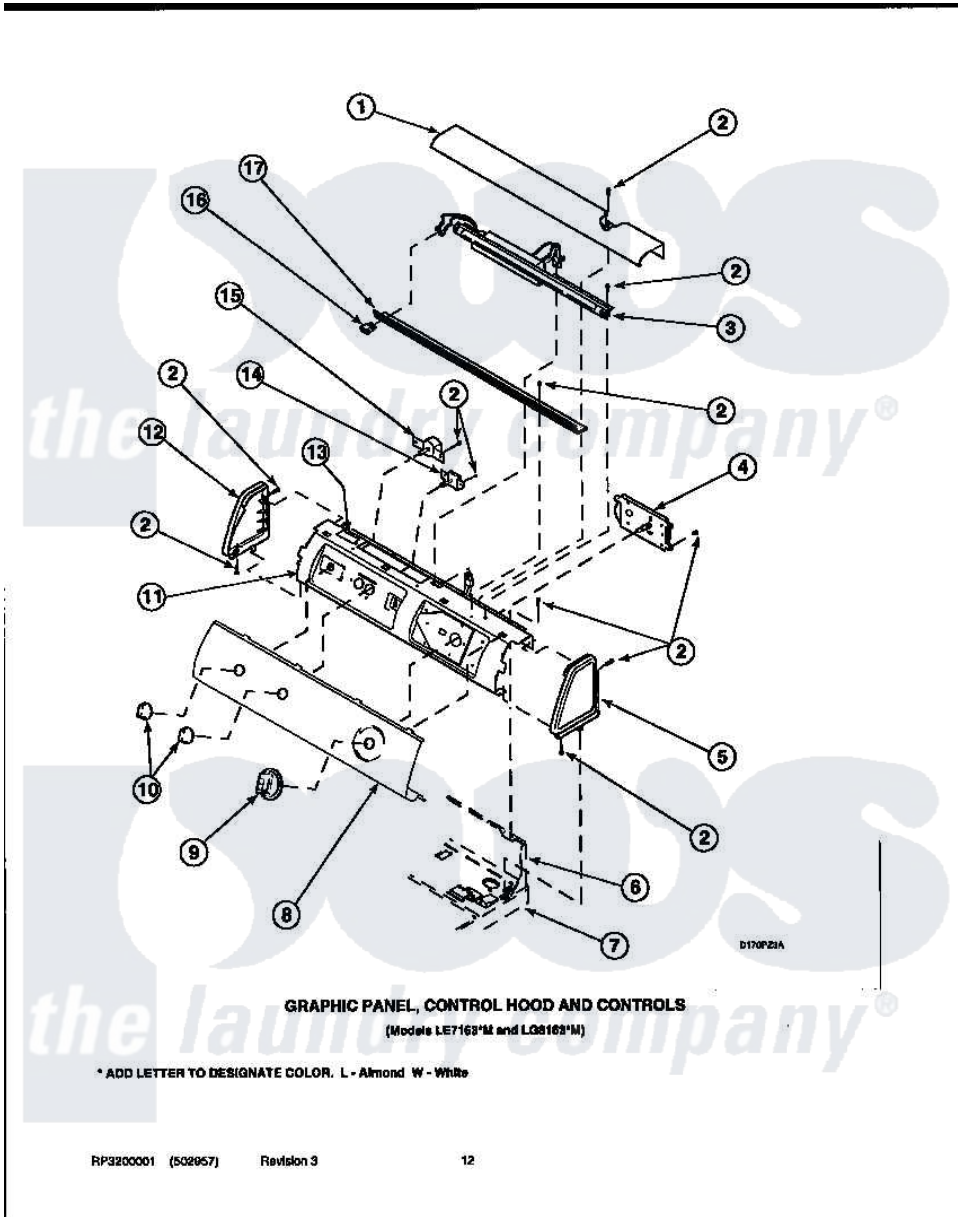

**Amana LG8101LB (BOM: PLG8101LB) 08 - GRAPHIC PANEL, CONTROL HOOD AND CONTROLS**

Amana Residential Amana LG8101LB (BOM: PLG8101LB) Dryer Parts Parts Diagram 08 - GRAPHIC PANEL, CONTROL HOOD AND CONTROLS  
 Click on the part number to view part

Item	Original Part Number	Replaced By	Status	Part Description
2	501086	<a href="#">90767</a>		Screw, 8A X 3/8 HeX Washer Head Tapping
6	500343		Not Available	PANEL,BACK(HOME HOOD)
7	500085P		Not Available	(ADD LETTER L-L, W-W TO PART N
11	500300		Not Available	BRACKET,CONTROL SUPPORT-MECH
13	24903		Not Available	STICKER,DISCONNECT POW