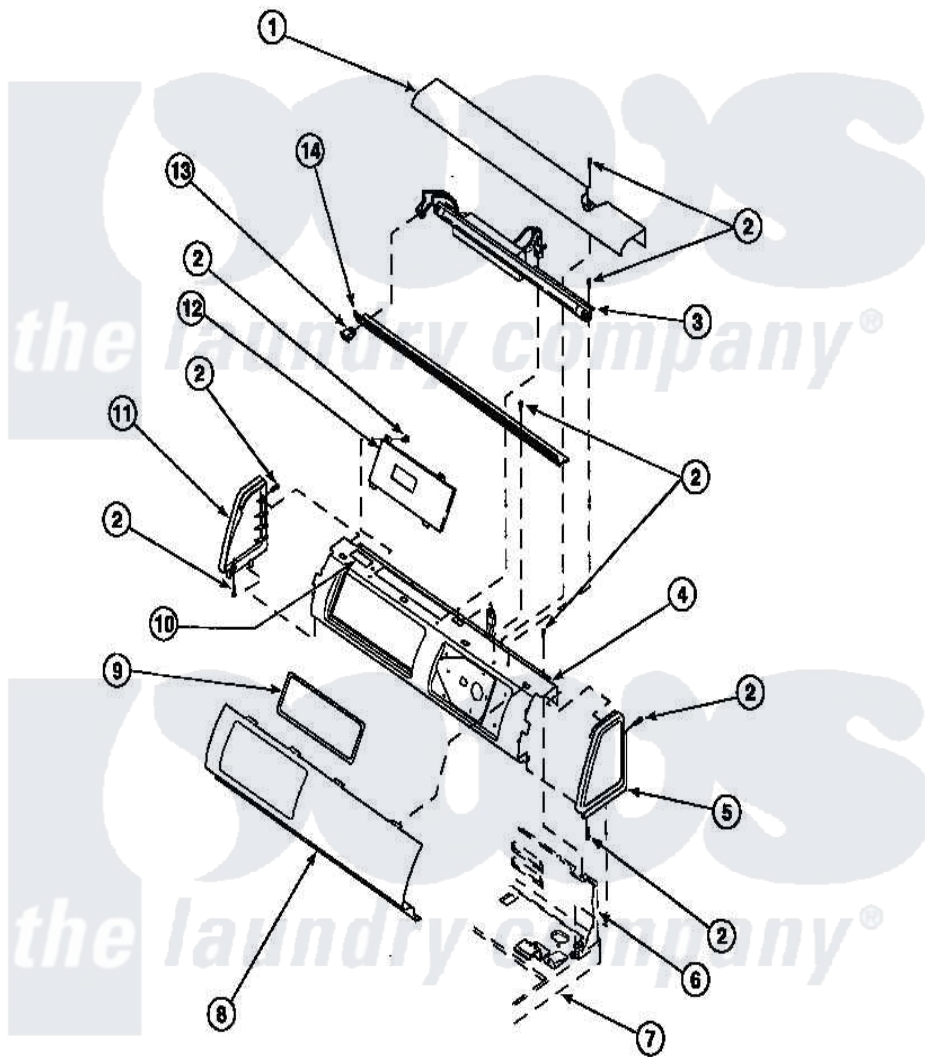

Amana LG8101LB (BOM: PLG8101LB) 09 - GRAPHIC PANEL, CONTROL HOOD AND CONTROLS

Amana [Residential Amana LG8101LB \(BOM: PLG8101LB\) Dryer Parts](#) Parts Diagram 09 - GRAPHIC PANEL, CONTROL HOOD AND CONTROLS
 Click on the part number to view part

Item	Original Part Number	Replaced By	Status	Part Description
2	501086	90767		Screw, 8A X 3/8 HeX Washer Head Tapping
6	500343		Not Available	PANEL,BACK(HOME HOOD)
7	500085P		Not Available	(ADD LETTER L-L, W-W TO PART N
10	24903		Not Available	STICKER,DISCONNECT POW