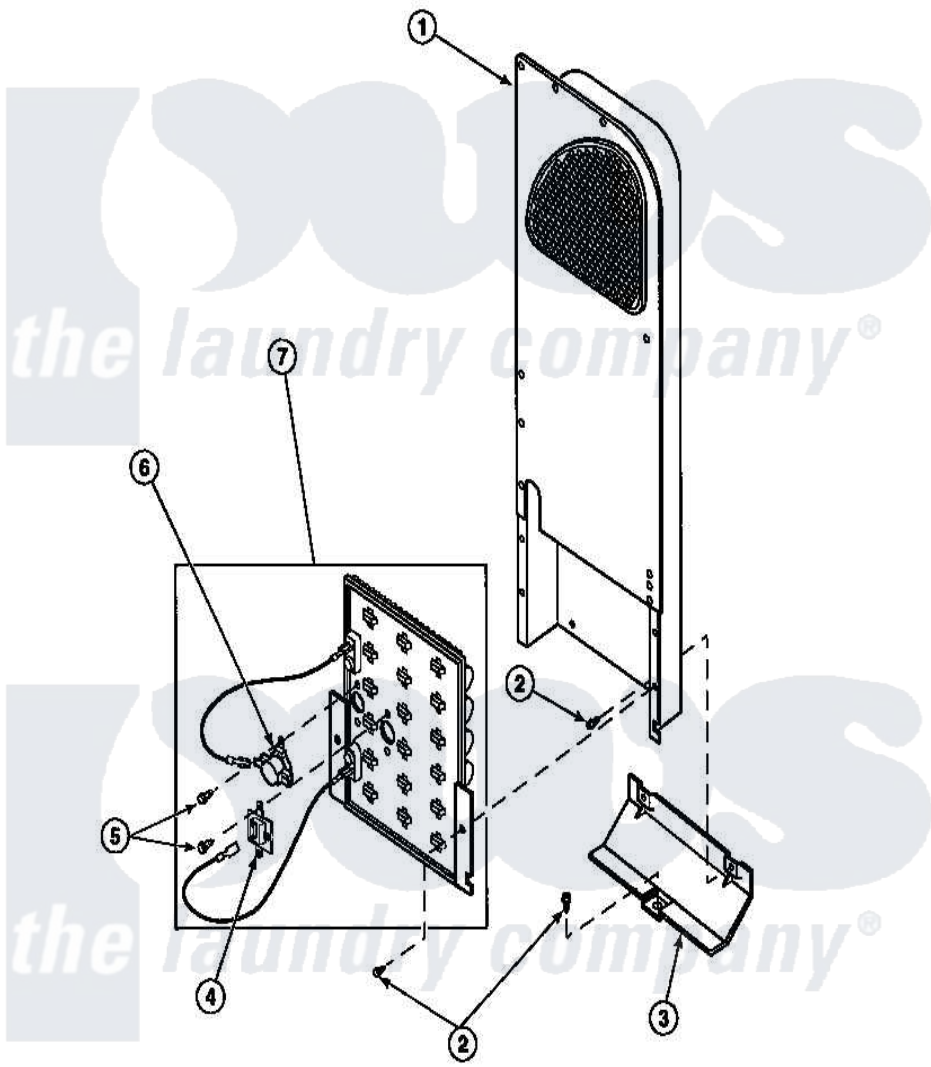

**Amana LG8101LB (BOM: PLG8101LB) 10 - HEATER BOX ASSY
ORIGINALLY ON ELEC DRYER**

Amana Residential Amana LG8101LB (BOM: PLG8101LB) Dryer Parts Parts Diagram 10 - HEATER BOX ASSY
ORIGINALLY ON ELEC DRYER
Click on the part number to view part

Item	Original Part Number	Replaced By	Status	Part Description
1	500179P	503605		Assembly, Heater Duct
2	501668	503688		Screw, 10B-16 X .34 I
3	60952		Not Available	SHIELD,HEAT DUCT
5	23222	3177991		Screw