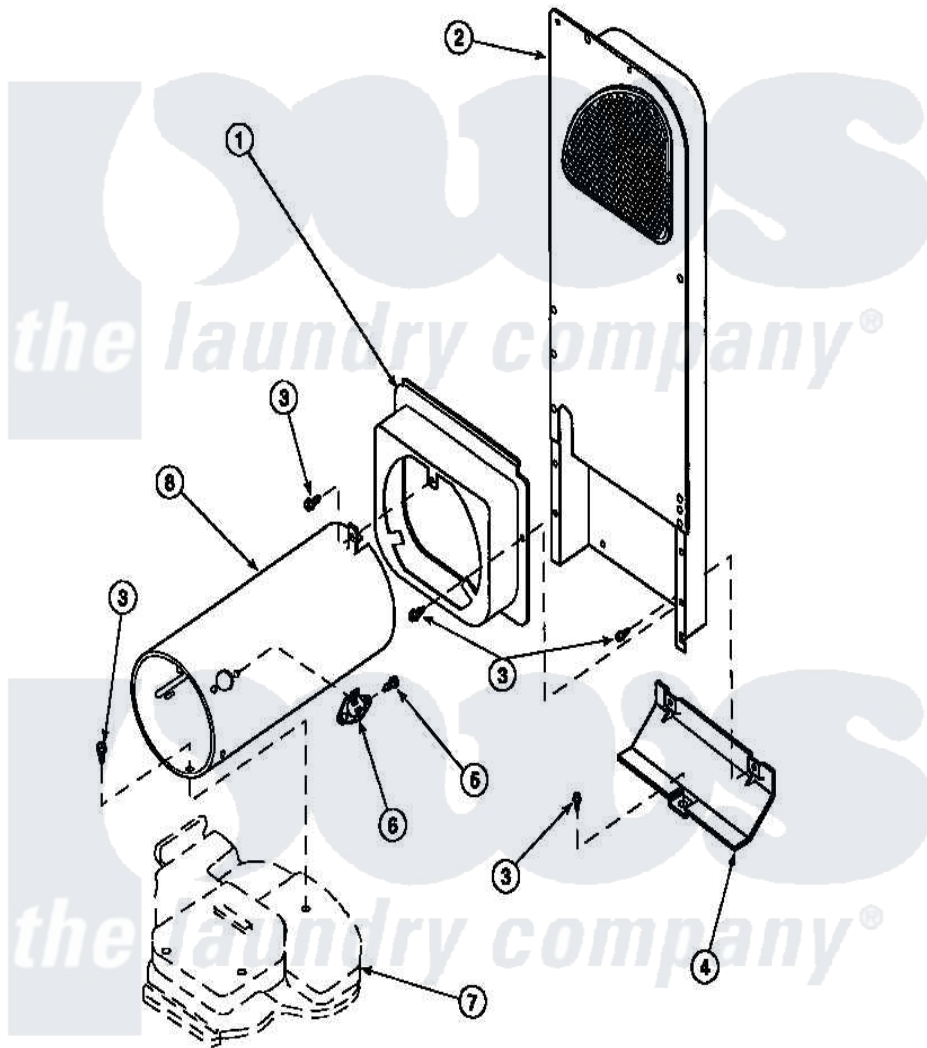

**Amana LG8101LB (BOM: PLG8101LB) 11 - HEATER BOX ASSY  
ORIGINALLY ON GAS DRYER**

Amana Residential Amana LG8101LB (BOM: PLG8101LB) Dryer Parts Parts Diagram 11 - HEATER BOX ASSY  
ORIGINALLY ON GAS DRYER  
Click on the part number to view part

Item	Original Part Number	Replaced By	Status	Part Description
1	500122	<a href="#">510101</a>		Shroud Heat Duct
2	500179P	<a href="#">503605</a>		Assembly, Heater Duct
3	501668	<a href="#">503688</a>		Screw, 10B-16 X .34 I
4	60952		Not Available	SHIELD,HEAT DUCT
5	51782		Not Available	SCREW, 6B-20X5/16
6	<a href="#">Y61886</a>			Thermostat, Limit-Blk
7	<a href="#">500070</a>			Base, Dryer
8	61974		Not Available	BURNER HOUSING