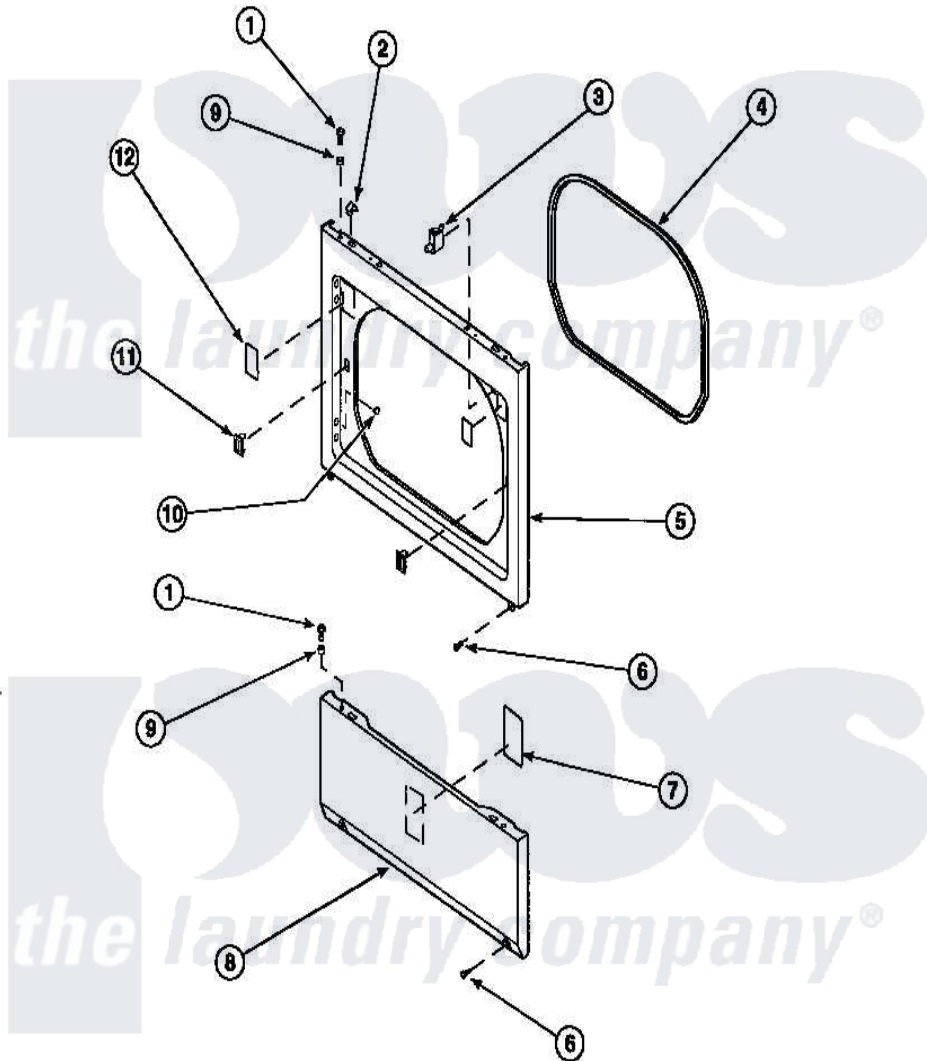

Amana LG8101LB (BOM: PLG8101LB) 14 - LOWER ACCESS PANEL, FRONT PANEL AND SEAL

Amana Residential Amana LG8101LB (BOM: PLG8101LB) Dryer Parts Parts Diagram 14 - LOWER ACCESS PANEL, FRONT PANEL AND SEAL
 Click on the part number to view part

Item	Original Part Number	Replaced By	Status	Part Description
1	32671	Y014874		Screw, Idler Arm And Sleeve
2	56080	22001650		Fastener, Spring
3	Y62872	W10169313		Switch-Dor
4	500034			Seal, Front Panel
6	33562	27001200		Screw
7	500670		Not Available	STICKER NG OR MIXED GA
9	56079	505187		Locator, Panel
10	500227	505295		Screw, No.8ab-16 x 3/4 PH
11	54660	LA-1003		Door Catch Kit
12	500281		Not Available	STICKER