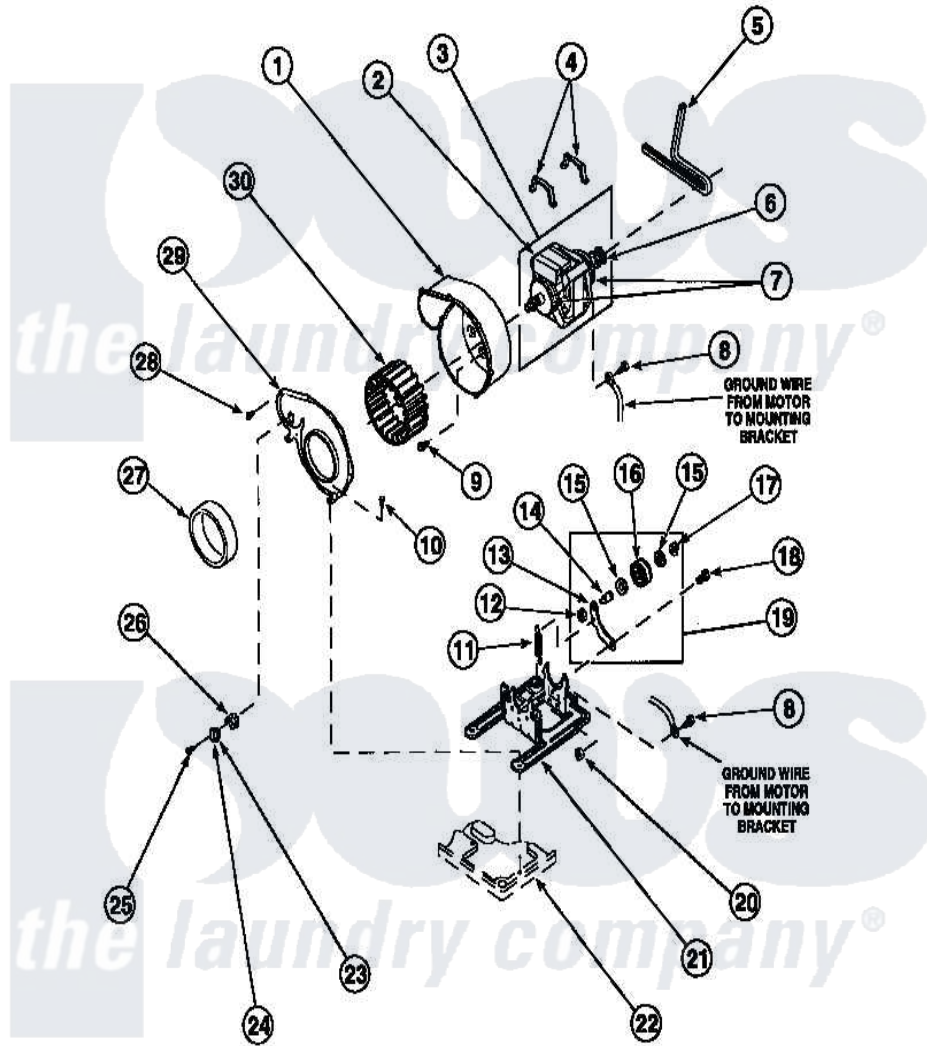

# Amana LG8101LB (BOM: PLG8101LB) 15 - MOTOR, EXHAUST FAN AND BELT

Amana Residential Amana LG8101LB (BOM: PLG8101LB) Dryer Parts Parts Diagram 15 - MOTOR, EXHAUST FAN AND BELT

Click on the part number to view part

Item	Original Part Number	Replaced By	Status	Part Description
1	<a href="#">56020</a>			Housing, Blower
2	501218		Not Available	MOTOR SWITCH (DOES NOT INCLUDE THERMAL PROT
3	501211	<a href="#">2200376</a>		Motor
4	Y58047	<a href="#">660658</a>		Clamp, Motor Mounting 343481 685441
5	59174	<a href="#">40111201</a>		Belt, Cylinder
6	<a href="#">500011</a>			Pulley, Motor
7	<a href="#">590P3</a>			Motor Hub Ring Kit
8	<a href="#">20530</a>			Screw, 10-24 x 3/8 Hex
9	Y31645	<a href="#">27001200</a>		Screw
10	33562	<a href="#">27001200</a>		Screw
11	<a href="#">56076</a>			Spring, Idler
12	56156	<a href="#">358160</a>		Nut
13	500910	<a href="#">37001144</a>		Assembly- Idler

14	<a href="#">56461</a>		Shaft
15	<a href="#">52549</a>		Washer, 501 ID X3/4 Odx
16	<a href="#">Y54414</a>		Assembly, Wheel And Bearing
17	<a href="#">23748</a>		Ring, Retaining
18	<a href="#">500824</a>		Screw, 1/4-20 Unc Hex
19	500269	<a href="#">37001287</a>	Assembly, Idler Lever/Shaft/Pulley
20	52566	<a href="#">27001225</a>	Nut, Jam Mid Lock 1/4-20
21	500822	<a href="#">503613</a>	Mount, Motor
22	<a href="#">500070</a>		Base, Dryer
24	<a href="#">56410</a>		Thermostat
"	<a href="#">503551</a>		Thermostat, Cycling
"	<a href="#">Y61372</a>		Thermostat
25	23222	<a href="#">3177991</a>	Screw
27	<a href="#">500313</a>		Seal, Blower Housing
28	<a href="#">31260</a>		Screw, No.8 X 3/8 Ind H
29	500078	<a href="#">511969P</a>	Kit Blower Housing And Cover
30	56000	<a href="#">510139P</a>	Assembly Blower Fan Package