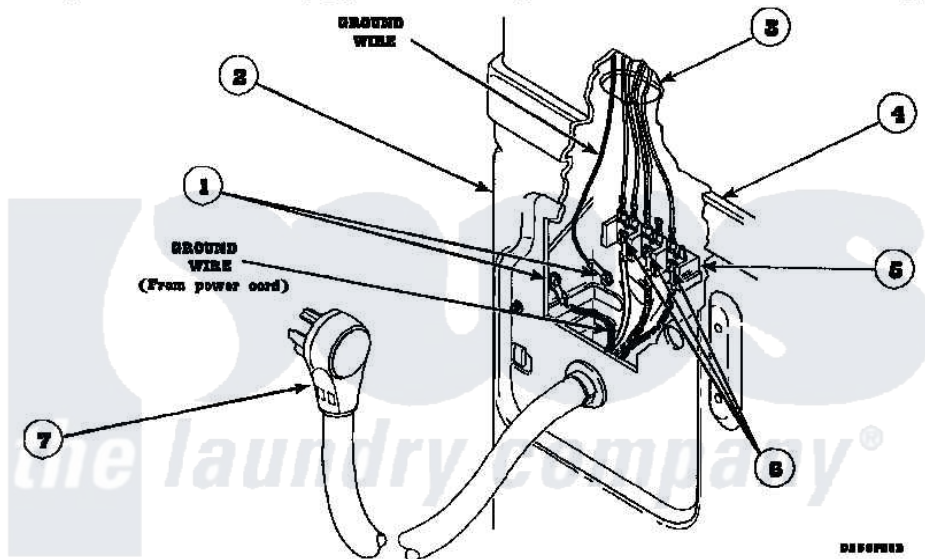

# Amana LG8101LB (BOM: PLG8101LB) 17 - POWER CORDS

Amana [Residential Amana LG8101LB \(BOM: PLG8101LB\) Dryer Parts](#) Parts Diagram 17 - POWER CORDS  
 Click on the part number to view part

Item	Original Part Number	Replaced By	Status	Part Description
1	<a href="#">20530</a>			Screw, 10-24 x 3/8 Hex
2	500001P		Not Available	(ADD LETTER BEFORE "P" IN PART
3	500343		Not Available	PANEL, BACK(HOME HOOD)
4	500085P		Not Available	(ADD LETTER L-L, W-W TO PART N
6	Y61199	<a href="#">3400094</a>		Screw, 10-32 X 3/8