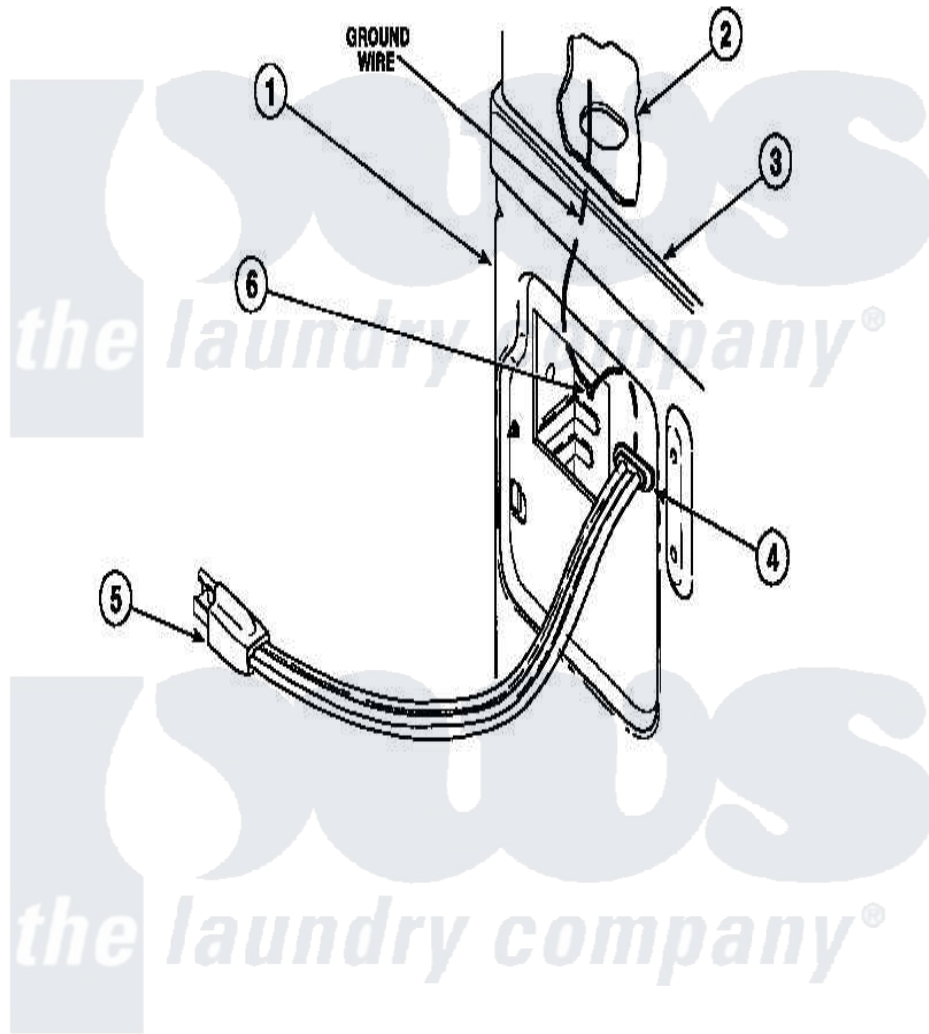

Amana LG8101LB (BOM: PLG8101LB) 18 - POWER CORDS

Amana Residential Amana LG8101LB (BOM: PLG8101LB) Dryer Parts Parts Diagram 18 - POWER CORDS
 Click on the part number to view part

Item	Original Part Number	Replaced By	Status	Part Description
1	500001P		Not Available	(ADD LETTER BEFORE "P" IN PART
2	500343		Not Available	PANEL, BACK(HOME HOOD)
3	500085P		Not Available	(ADD LETTER L-L, W-W TO PART N
4	21903	211881		Grommet, Cord Part Not Used- Gas Models Only
5	Y56222	27001142		Cord, Power
6	20530			Screw, 10-24 x 3/8 Hex