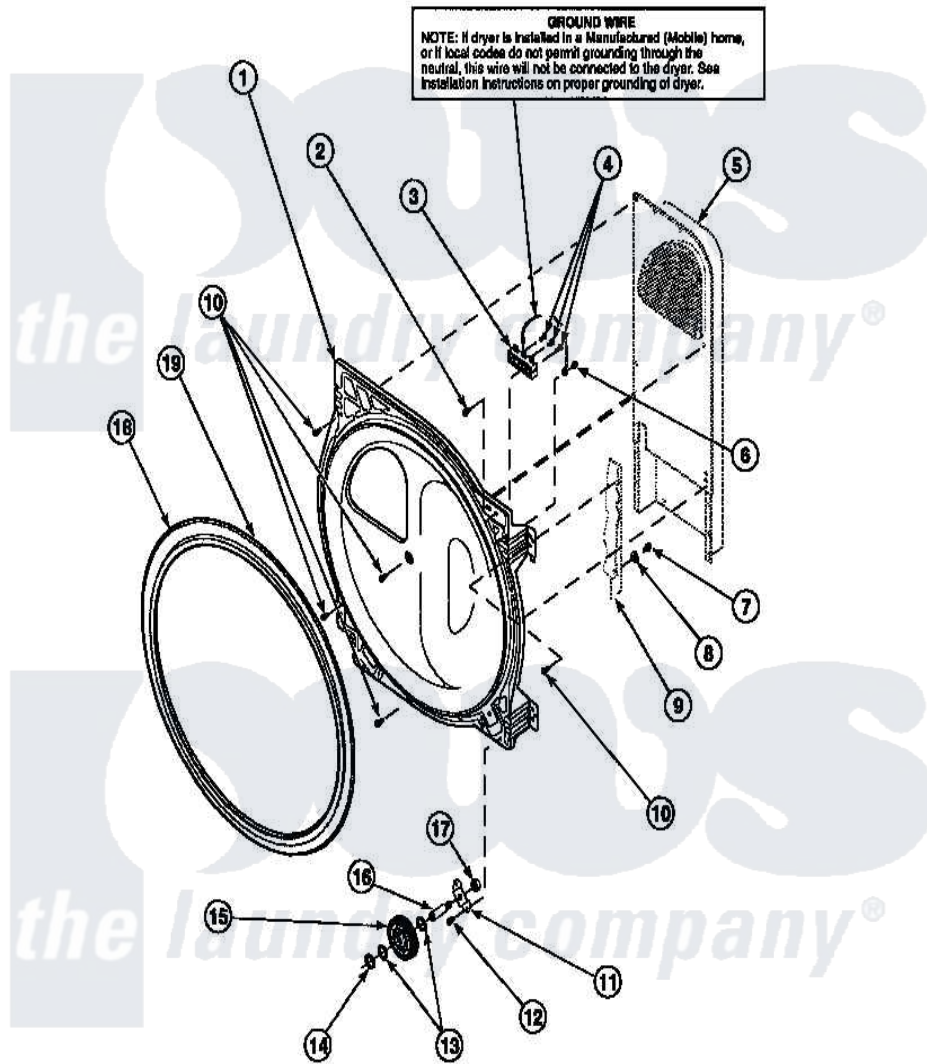

**Amana LG8101LB (BOM: PLG8101LB) 19 - REAR
BLKHD/SEAL/CYLINDER ROLLER/TERM BLK**

Amana Residential Amana LG8101LB (BOM: PLG8101LB) Dryer Parts Parts Diagram 19 - REAR
BLKHD/SEAL/CYLINDER ROLLER/TERM BLK
Click on the part number to view part

Item	Original Part Number	Replaced By	Status	Part Description
1	502614W	502614WP		Bulkhead, Rear
"	Y501154		Not Available	ASSY, BULKHEAD
4	Y61199	3400094		Screw, 10-32 X 3/8
5	500179P	503605		Assembly, Heater Duct
6	20530			Screw, 10-24 x 3/8 Hex
7	20530			Screw, 10-24 x 3/8 Hex
8	51474		Not Available	WASHER, 13/64IDX1/2ODX.
9	500001P		Not Available	(ADD LETTER BEFORE "P" IN PART
10	501668	503688		Screw, 10B-16 X .34 I
11	500062	40113601		Assembly, Roller Brkt
12	501668	503688		Screw, 10B-16 X .34 I
13	52549			Washer, 501 ID X3/4 Odx
14	23748			Ring, Retaining
15	500214P	37001042		Assembly, Cylinder Roller

16

[56461](#)

Shaft

17

56156

[358160](#)

Nut

18

501801

[37001132](#)

Seal, Cylinder

19

22506P

[511637P](#)

Adh Dow 737 Clr 3 Oz Tube