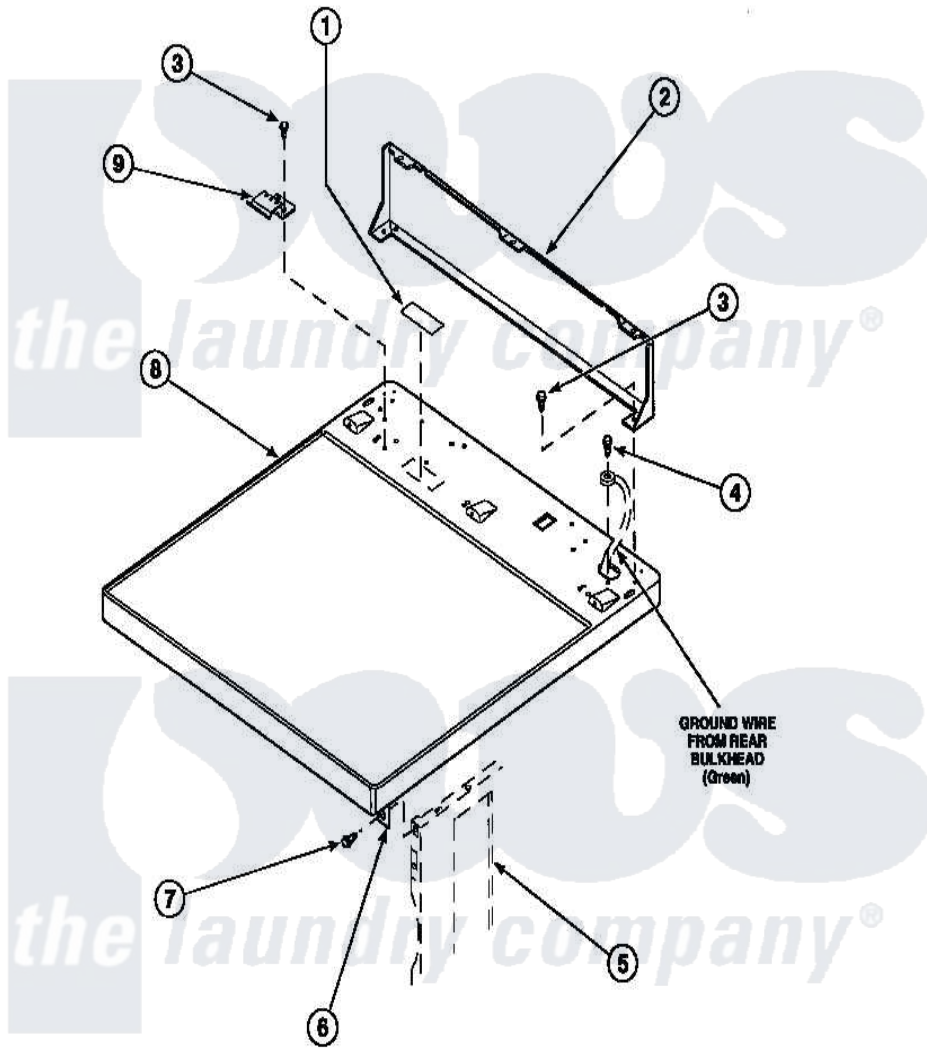

**Amana LG8101WB (BOM: PLG8101WB) 01 - CABINET TOP AND CONTROL HOOD REAR PANEL**

Amana Residential Amana LG8101WB (BOM: PLG8101WB) Dryer Parts Parts Diagram 01 - CABINET TOP AND CONTROL HOOD REAR PANEL  
 Click on the part number to view part

Item	Original Part Number	Replaced By	Status	Part Description
1	24903		Not Available	STICKER,DISCONNECT POW
2	500343		Not Available	PANEL,BACK(HOME HOOD)
3	501086	<a href="#">90767</a>		Screw, 8A X 3/8 HeX Washer Head Tapping
4	<a href="#">20530</a>			Screw, 10-24 x 3/8 Hex
5	500001P		Not Available	(ADD LETTER BEFORE "P" IN PART
6	500084	<a href="#">40130801</a>		Bracket, Top Mount
7	33562	<a href="#">27001200</a>		Screw
8	500085P		Not Available	(ADD LETTER L-L, W-W TO PART N
9	501241	<a href="#">Y503876</a>		Clip, Hold Down