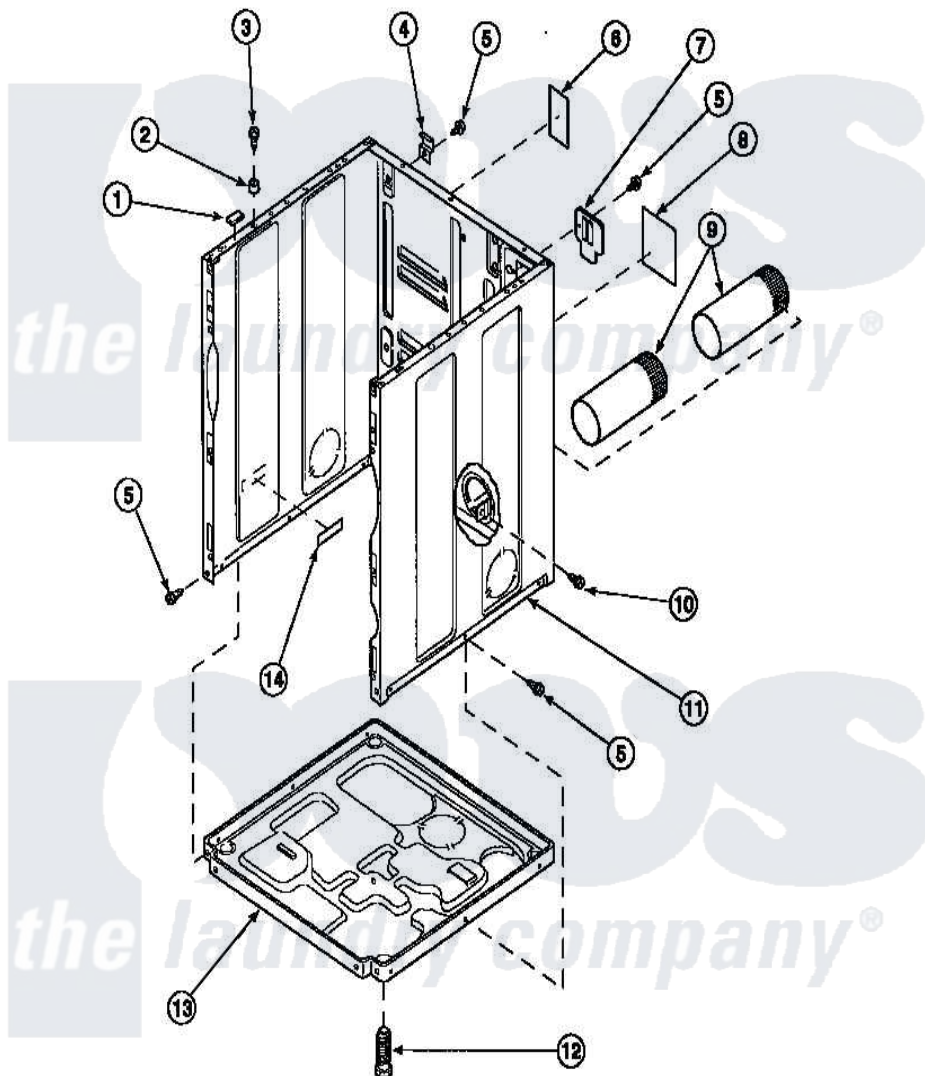

# Amana LG8101WB (BOM: PLG8101WB) 02 - CABINET, EXHAUST DUCT AND BASE

Amana Residential Amana LG8101WB (BOM: PLG8101WB) Dryer Parts Parts Diagram 02 - CABINET, EXHAUST DUCT AND BASE

Click on the part number to view part

Item	Original Part Number	Replaced By	Status	Part Description
1	<a href="#">Y56128</a>			Pad, Bumper
2	56079	<a href="#">505187</a>		Locator, Panel
3	32671	<a href="#">Y014874</a>		Screw, Idler Arm And Sleeve
4	<a href="#">500003</a>			Hinge, Top
5	33562	<a href="#">27001200</a>		Screw
6	500670		Not Available	STICKER NG OR MIXED GA
7	500114	<a href="#">510903</a>		Plate Access Panel
8	501289		Not Available	(ELECTRIC MODELS)
9	500064	<a href="#">505518</a>		Duct, Exhaust
10	501668	<a href="#">503688</a>		Screw, 10B-16 X .34 I
11	500001P		Not Available	(ADD LETTER BEFORE "P" IN PART
12	<a href="#">Y500101</a>			Leg, Leveling
13	<a href="#">500070</a>			Base, Dryer
NI	<a href="#">521P3</a>			Kit, Flex Vent-Display