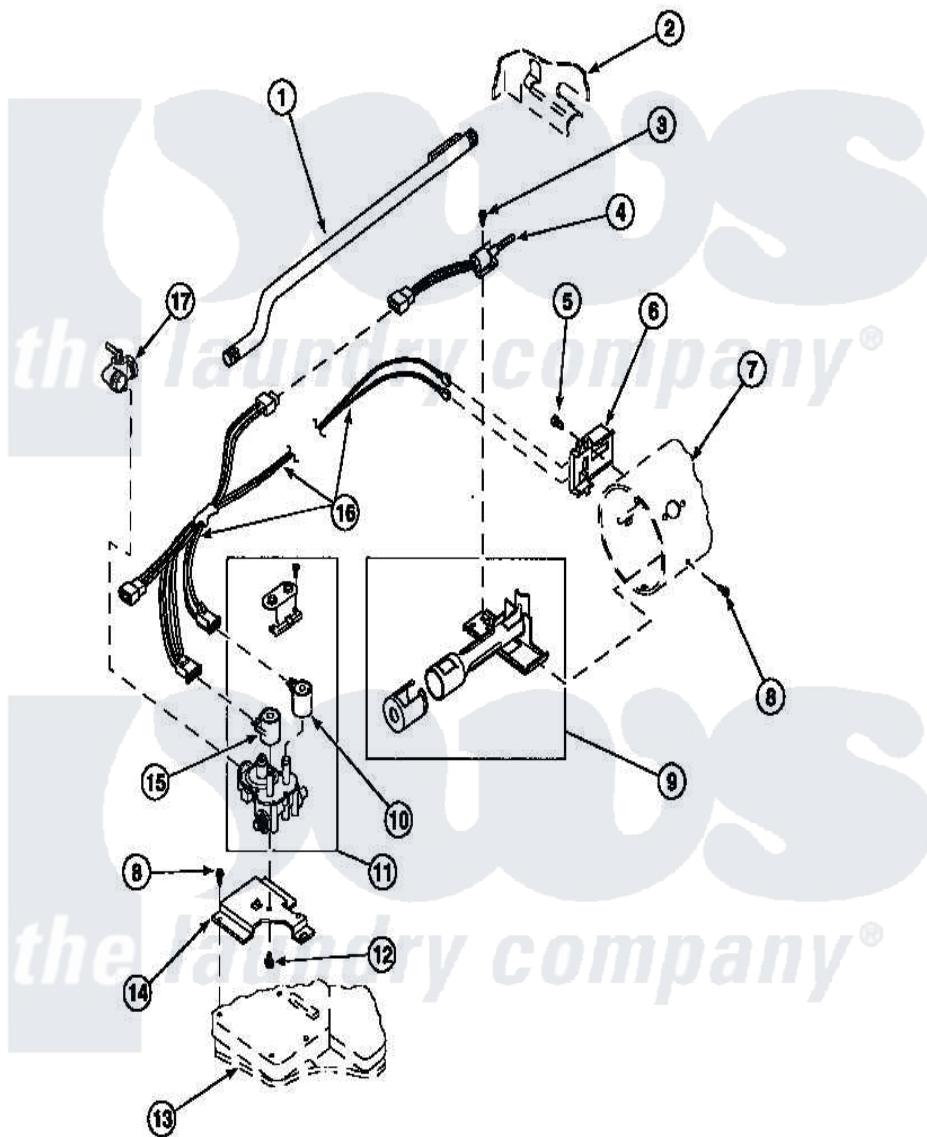

Amana LG8101WB (BOM: PLG8101WB) 04 - GAS VALVE, IGNITER & GAS CONVERSION KITS

Amana [Residential Amana LG8101WB \(BOM: PLG8101WB\) Dryer Parts](#) Parts Diagram 04 - GAS VALVE, IGNITER & GAS CONVERSION KITS
 Click on the part number to view part

Item	Original Part Number	Replaced By	Status	Part Description
1	500647	510204		Pipe
2	500001P		Not Available	(ADD LETTER BEFORE "P" IN PART
3	51782		Not Available	SCREW, 6B-20X5/16
4	60868	37001308		Ignitor
5	23222	3177991		Screw
6	Y56231	338906		Radiant, Sensor
7	61974		Not Available	BURNER HOUSING
8	501668	503688		Screw, 10B-16 X .34 I
9	Y56234	37001304		Burner Ign
10	58804B	694540		Coil, 60 Hz
11	58804			Assembly, Valve-Gas-Single-
12	56124	3370225		Screw
13	500070			Base, Dryer
14	50821			Bracket, Mounting-Gas

15	58804A	306106	Coil, Holding And Booster--W
16	60641	37001007	Harness, Wire
17	Y56229	510205	Valve-Elbo
NI	501886	Not Available	HARNES WIRE
"	402P3		Kit, Conversion-NG