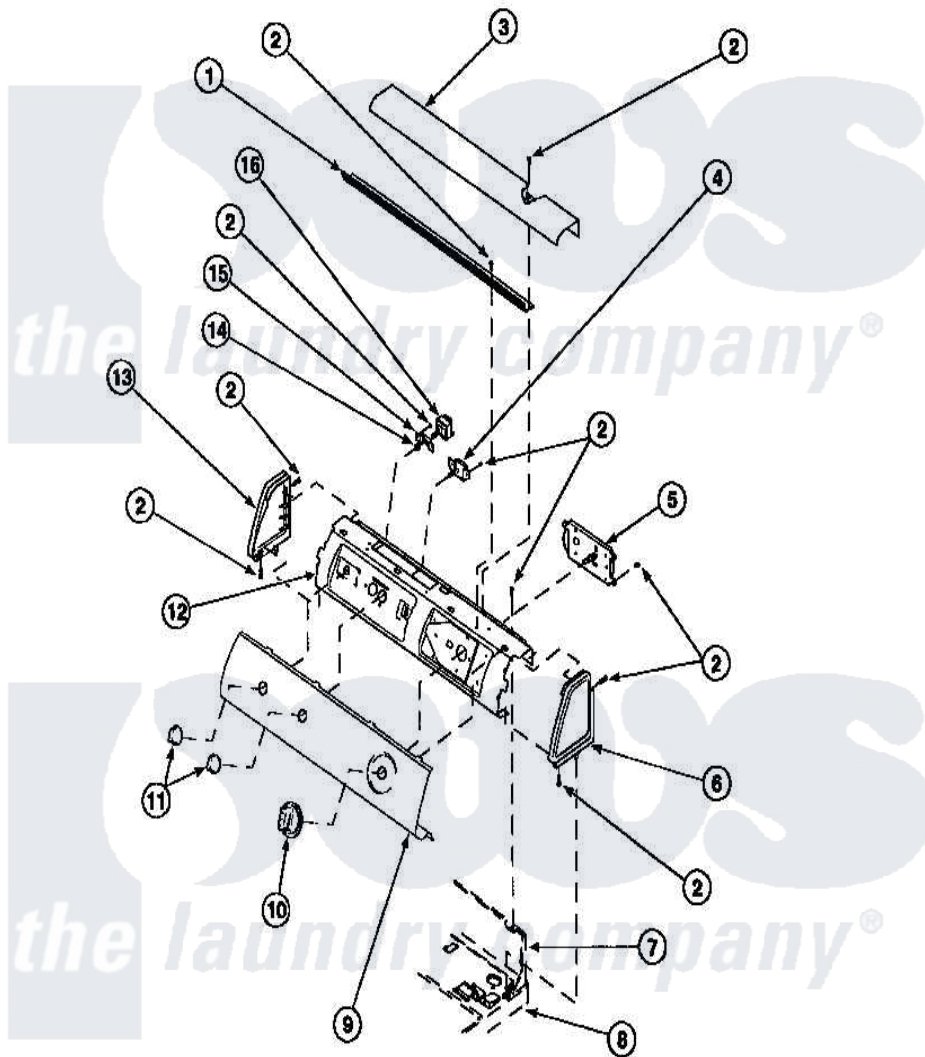

Amana LG8101WB (BOM: PLG8101WB) 05 - GRAPHIC PANEL, CONTROL HOOD AND CONTROLS

Amana [Residential Amana LG8101WB \(BOM: PLG8101WB\) Dryer Parts](#) Parts Diagram 05 - GRAPHIC PANEL, CONTROL HOOD AND CONTROLS
 Click on the part number to view part

Item	Original Part Number	Replaced By	Status	Part Description
1	500305		Not Available	DIFFUSER W/OUT HOLE
2	501086	90767		Screw, 8A X 3/8 HeX Washer Head Tapping
3	500302		Not Available	COVER, TOP
6	34815		Not Available	PANEL, END R.H. (BLK)
7	500343		Not Available	PANEL, BACK(HOME HOOD)
8	500085P		Not Available	(ADD LETTER L-L, W-W TO PART N
9	502630		Not Available	GRAPHIC PANEL
"	502206		Not Available	GRAPHIC PANEL
10	500311	50220W		Knob, Timer
12	500300		Not Available	BRACKET, CONTROL SUPPORT-MECH
13	34816			Panel, End