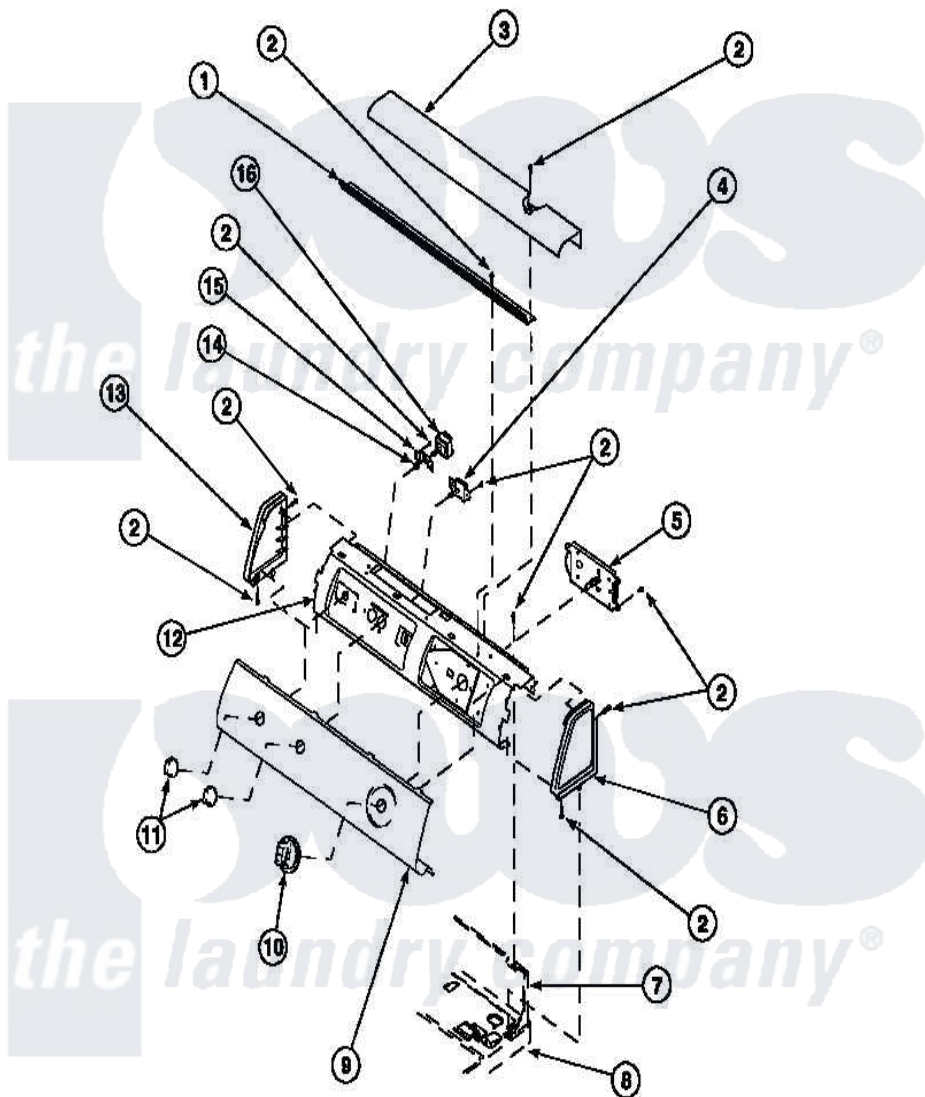

# Amana LG8101WB (BOM: PLG8101WB) 06 - GRAPHIC PANEL, CONTROL HOOD AND CONTROLS

Amana [Residential Amana LG8101WB \(BOM: PLG8101WB\) Dryer Parts](#) Parts Diagram 06 - GRAPHIC PANEL, CONTROL HOOD AND CONTROLS  
 Click on the part number to view part

Item	Original Part Number	Replaced By	Status	Part Description
1	500305		Not Available	DIFFUSER W/OUT HOLE
2	501086	<a href="#">90767</a>		Screw, 8A X 3/8 HeX Washer Head Tapping
3	500302		Not Available	COVER, TOP
5	501881		Not Available	TIMER
6	34815		Not Available	PANEL, END R.H. (BLK)
7	500343		Not Available	PANEL, BACK(HOME HOOD)
8	500085P		Not Available	(ADD LETTER L-L, W-W TO PART N
10	500311	<a href="#">502220W</a>		Knob, Timer
12	500300		Not Available	BRACKET, CONTROL SUPPORT-MECH
13	<a href="#">34816</a>			Panel, End