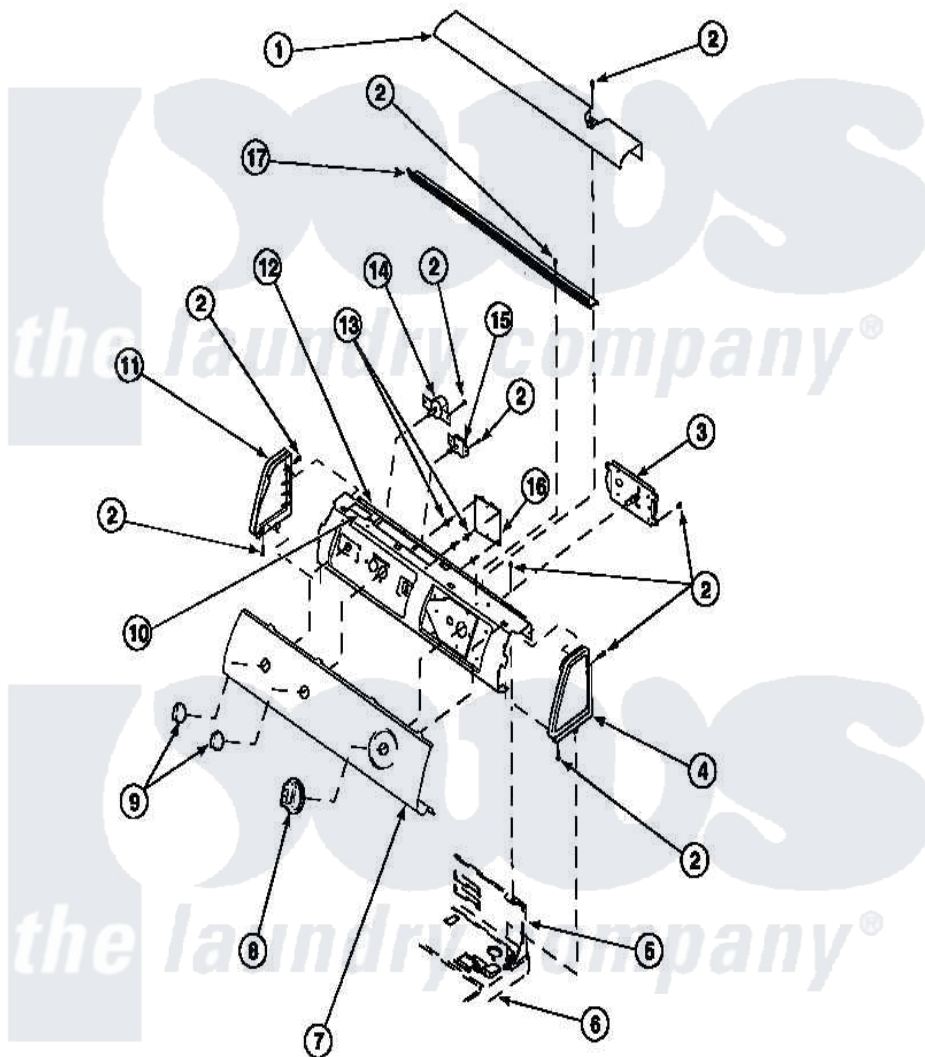

Amana LG8101WB (BOM: PLG8101WB) 07 - GRAPHIC PANEL, CONTROL HOOD AND CONTROLS

Amana [Residential Amana LG8101WB \(BOM: PLG8101WB\) Dryer Parts](#) Parts Diagram 07 - GRAPHIC PANEL, CONTROL HOOD AND CONTROLS
 Click on the part number to view part

Item	Original Part Number	Replaced By	Status	Part Description
1	500302		Not Available	COVER, TOP
2	501086	90767		Screw, 8A X 3/8 HeX Washer Head Tapping
3	501881		Not Available	TIMER
4	34815		Not Available	PANEL, END R.H. (BLK)
5	500343		Not Available	PANEL, BACK(HOME HOOD)
6	500085P		Not Available	(ADD LETTER L-L, W-W TO PART N
7	502420		Not Available	PANEL, GRAPHICS
8	500311	50220W		Knob, Timer
10	24903		Not Available	STICKER, DISCONNECT POW
11	34816			Panel, End
12	500300		Not Available	BRACKET, CONTROL SUPPORT-MECH
17	500305		Not Available	DIFFUSER W/OUT HOLE