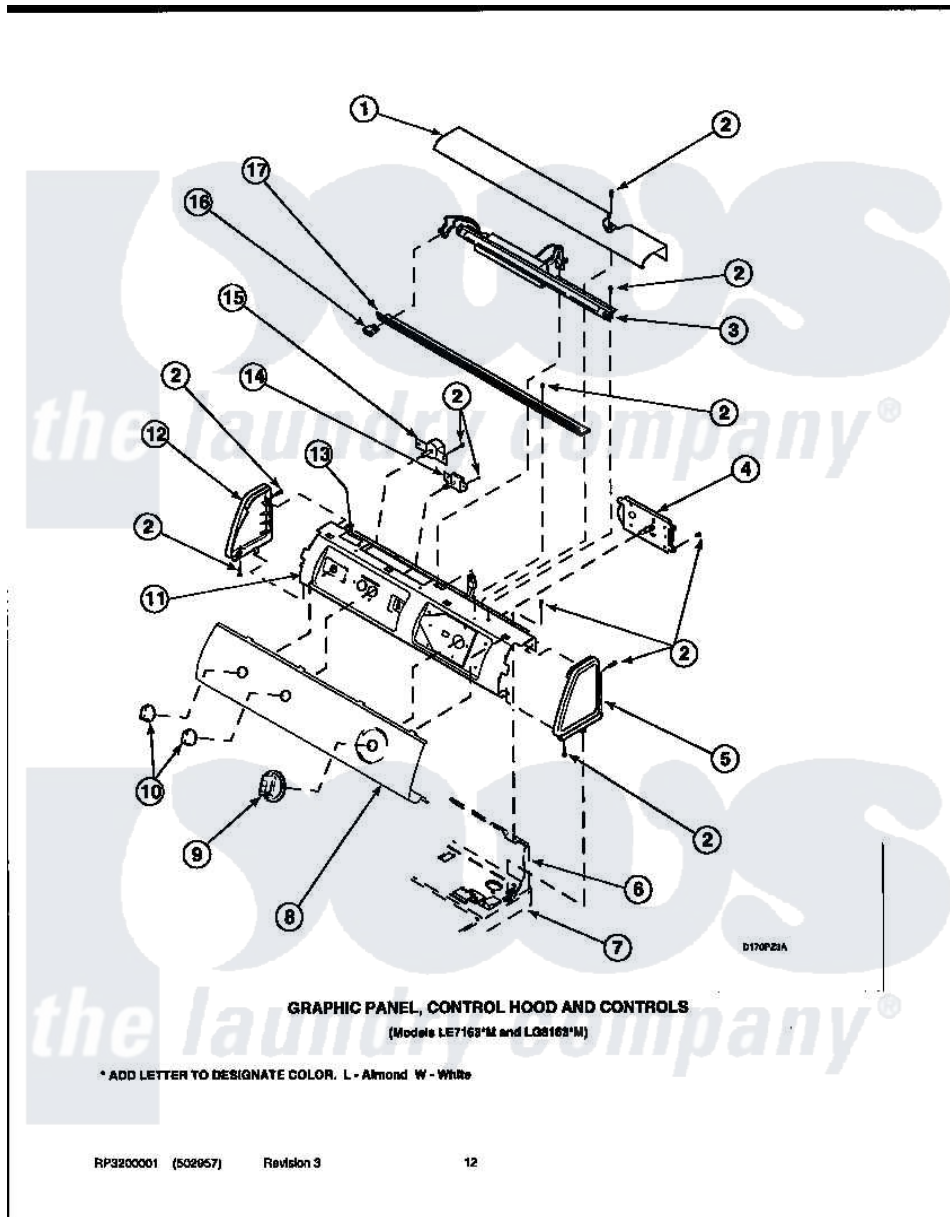

Amana LG8101WB (BOM: PLG8101WB) 08 - GRAPHIC PANEL, CONTROL HOOD AND CONTROLS

Amana Residential Amana LG8101WB (BOM: PLG8101WB) Dryer Parts Parts Diagram 08 - GRAPHIC PANEL, CONTROL HOOD AND CONTROLS
Click on the part number to view part

Item	Original Part Number	Replaced By	Status	Part Description
2	501086	90767		Screw, 8A X 3/8 HeX Washer Head Tapping
6	500343		Not Available	PANEL,BACK(HOME HOOD)
7	500085P		Not Available	(ADD LETTER L-L, W-W TO PART N
11	500300		Not Available	BRACKET,CONTROL SUPPORT-MECH
13	24903		Not Available	STICKER,DISCONNECT POW