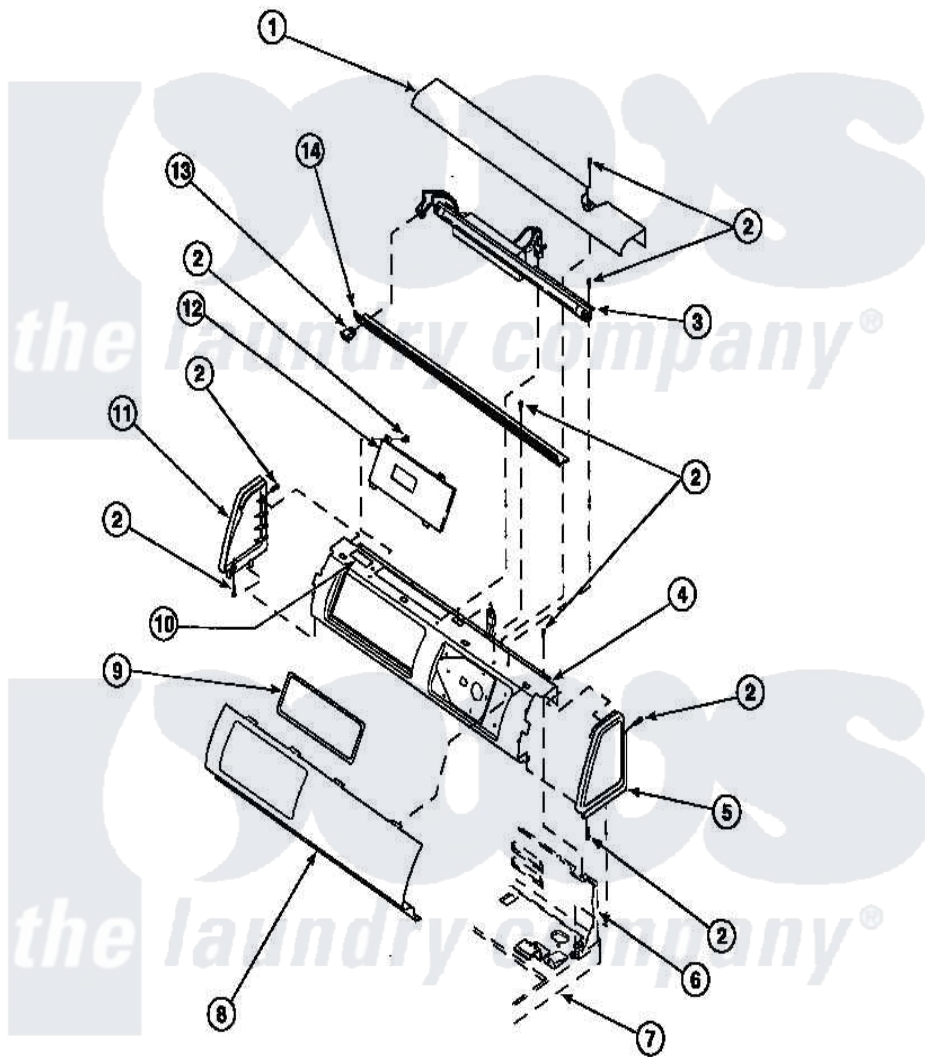

**Amana LG8101WB (BOM: PLG8101WB) 09 - GRAPHIC PANEL, CONTROL HOOD AND CONTROLS**

Amana [Residential Amana LG8101WB \(BOM: PLG8101WB\) Dryer Parts](#) Parts Diagram 09 - GRAPHIC PANEL, CONTROL HOOD AND CONTROLS  
 Click on the part number to view part

| Item | Original Part Number | Replaced By           | Status        | Part Description                        |
|------|----------------------|-----------------------|---------------|---|
| 2    | 501086               | <a href="#">90767</a> |               | Screw, 8A X 3/8 HeX Washer Head Tapping |
| 6    | 500343               |                       | Not Available | PANEL,BACK(HOME HOOD)                   |
| 7    | 500085P              |                       | Not Available | (ADD LETTER L-L, W-W TO PART N          |
| 10   | 24903                |                       | Not Available | STICKER,DISCONNECT POW                  |