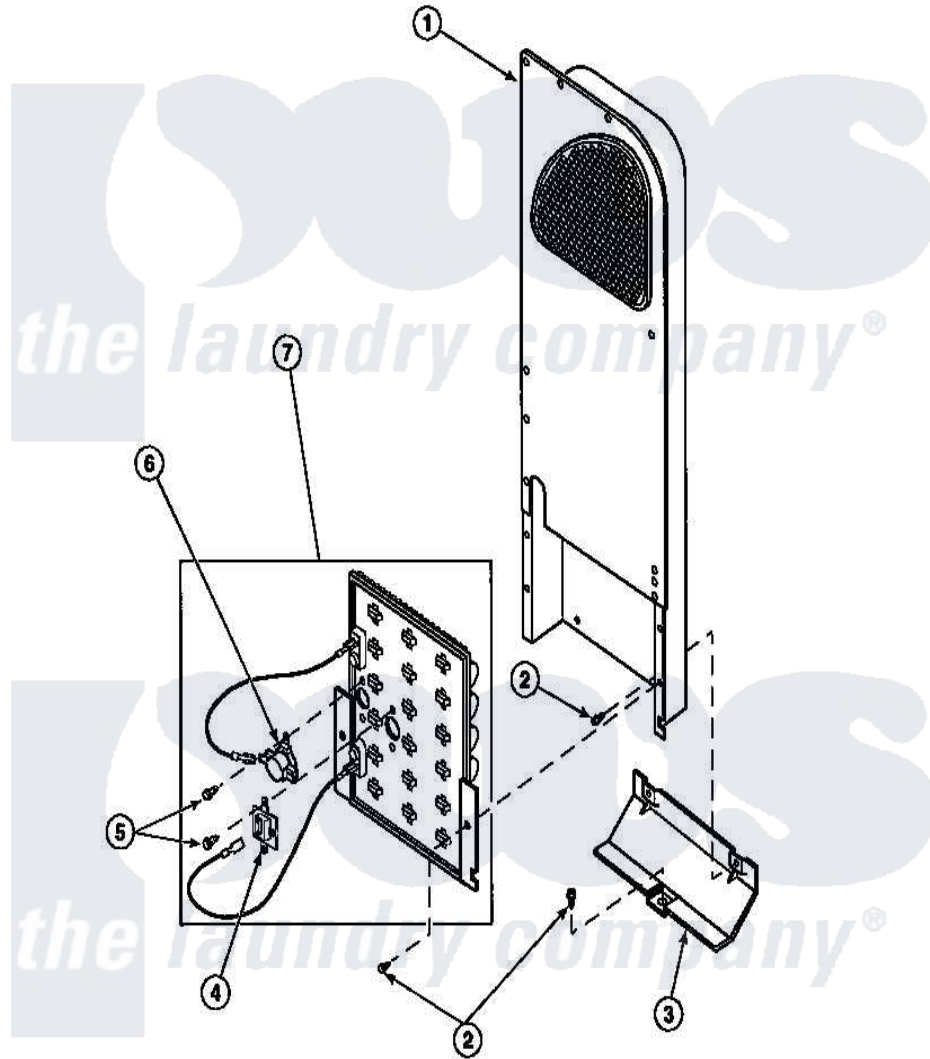

**Amana LG8101WB (BOM: PLG8101WB) 10 - HEATER BOX ASSY  
ORIGINALLY ON ELEC DRYER**

Amana [Residential Amana LG8101WB \(BOM: PLG8101WB\) Dryer Parts](#) Parts Diagram 10 - HEATER BOX  
ASSY ORIGINALLY ON ELEC DRYER  
[Click on the part number to view part](#)

Item	Original Part Number	Replaced By	Status	Part Description
1	500179P	<a href="#">503605</a>		Assembly, Heater Duct
2	501668	<a href="#">503688</a>		Screw, 10B-16 X .34 I
3	60952		Not Available	SHIELD,HEAT DUCT
5	23222	<a href="#">3177991</a>		Screw