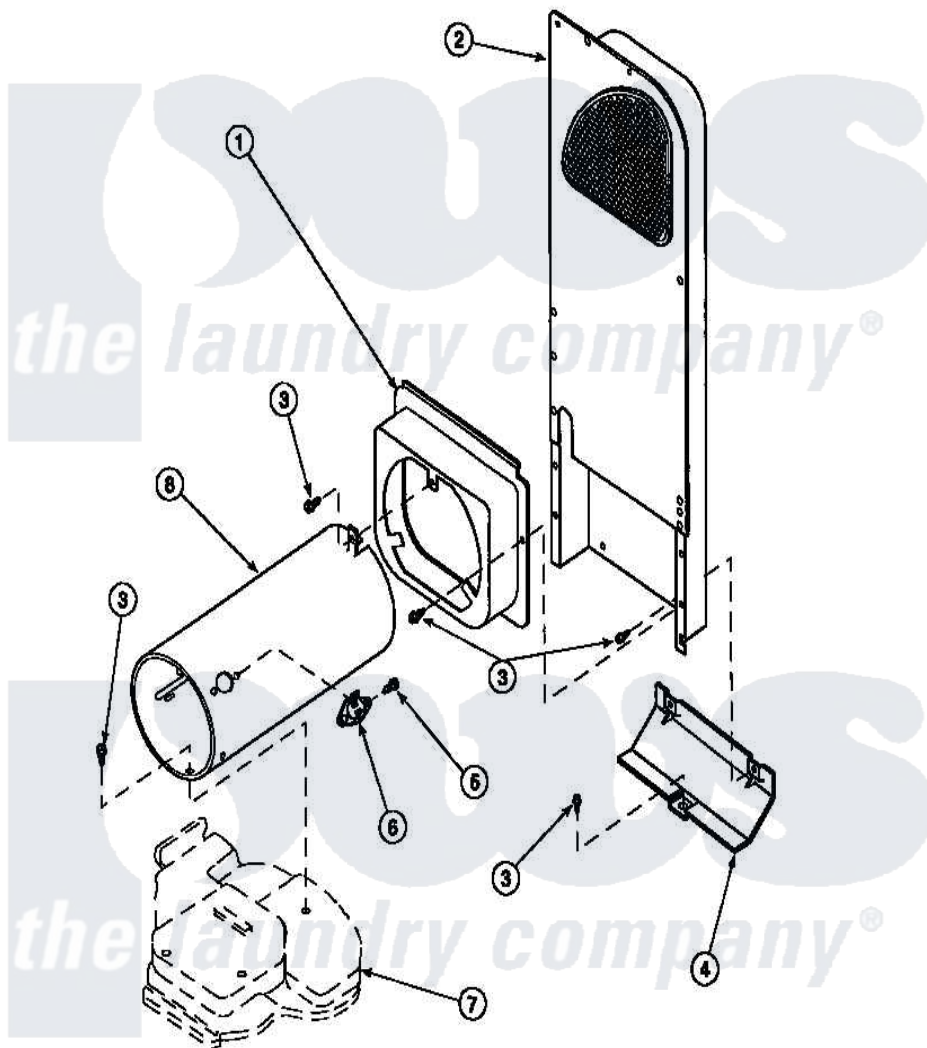

**Amana LG8101WB (BOM: PLG8101WB) 11 - HEATER BOX ASSY
ORIGINALLY ON GAS DRYER**

Amana [Residential Amana LG8101WB \(BOM: PLG8101WB\) Dryer Parts](#) Parts Diagram 11 - HEATER BOX
ASSY ORIGINALLY ON GAS DRYER
[Click on the part number to view part](#)

Item	Original Part Number	Replaced By	Status	Part Description
1	500122	510101		Shroud Heat Duct
2	500179P	503605		Assembly, Heater Duct
3	501668	503688		Screw, 10B-16 X .34 I
4	60952		Not Available	SHIELD,HEAT DUCT
5	51782		Not Available	SCREW, 6B-20X5/16
6	Y61886			Thermostat, Limit-Blk
7	500070			Base, Dryer
8	61974		Not Available	BURNER HOUSING