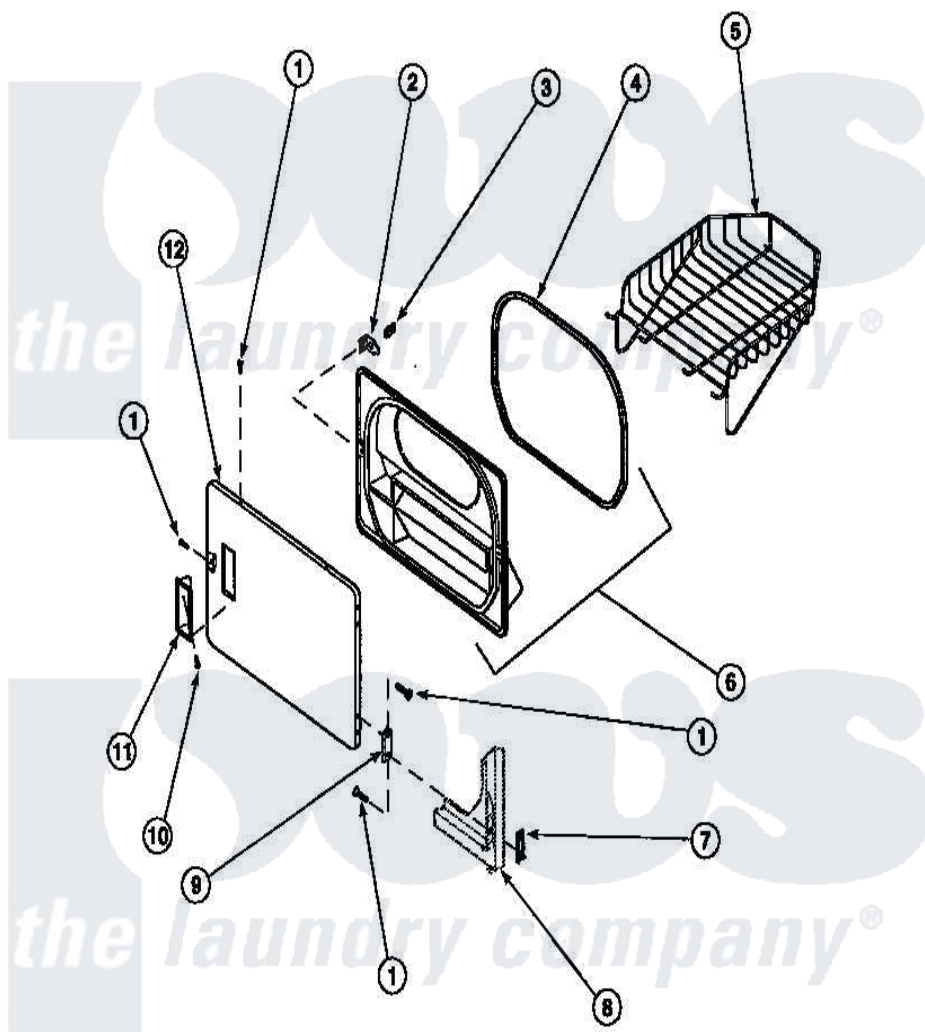

# Amana LG8101WB (BOM: PLG8101WB) 13 - LOADING DOOR WITH DRYING RACK

Amana Residential Amana LG8101WB (BOM: PLG8101WB) Dryer Parts Parts Diagram 13 - LOADING DOOR WITH DRYING RACK

Click on the part number to view part

Item	Original Part Number	Replaced By	Status	Part Description
1	<a href="#">500226</a>			Screw, 8b-16 x 5/8 Tap
2	500223	<a href="#">40116201</a>		Bracket, Door Strike
3	500039	<a href="#">510181</a>		Strike Doormetal
4	500200		Not Available	SEAL,DOOR
5	501295P		Not Available	RACK, DRYING
6	500199		Not Available	ASSY,LINER & SEAL
7	<a href="#">500236</a>			Clip, Door Hinge Mount
9	500041	<a href="#">Y503676</a>		Hinge, Door And Top
10	500297	<a href="#">8281236</a>		Screw
11	500042		Not Available	DOOR PULL