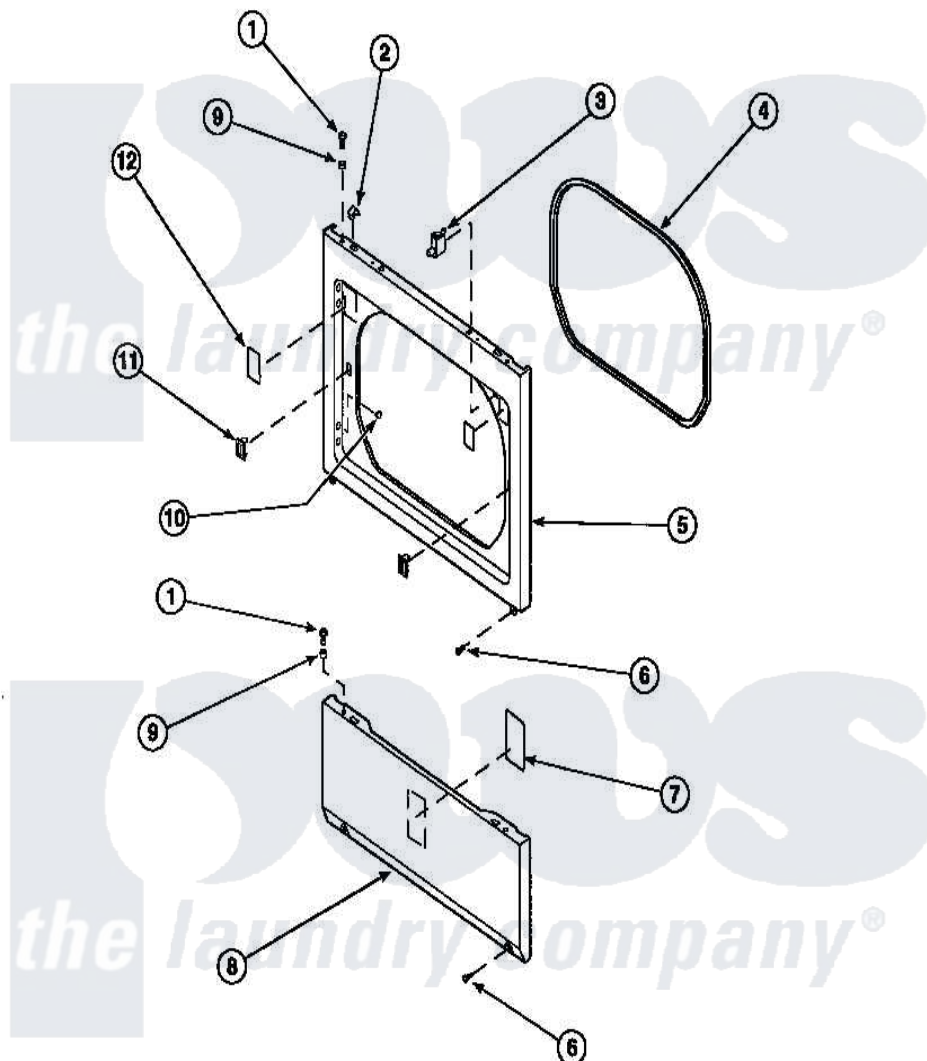

**Amana LG8101WB (BOM: PLG8101WB) 14 - LOWER ACCESS PANEL, FRONT PANEL AND SEAL**

Amana Residential Amana LG8101WB (BOM: PLG8101WB) Dryer Parts Parts Diagram 14 - LOWER ACCESS PANEL, FRONT PANEL AND SEAL

[Click on the part number to view part](#)

Item	Original Part Number	Replaced By	Status	Part Description
1	32671	<a href="#">Y014874</a>		Screw, Idler Arm And Sleeve
2	56080	<a href="#">22001650</a>		Fastener, Spring
3	Y62872	<a href="#">W10169313</a>		Switch-Dor
4	<a href="#">500034</a>			Seal, Front Panel
6	33562	<a href="#">27001200</a>		Screw
7	500670		Not Available	STICKER NG OR MIXED GA
9	56079	<a href="#">505187</a>		Locator, Panel
10	500227	<a href="#">505295</a>		Screw, No.8ab-16 x 3/4 PH
11	54660	<a href="#">LA-1003</a>		Door Catch Kit
12	500281		Not Available	STICKER