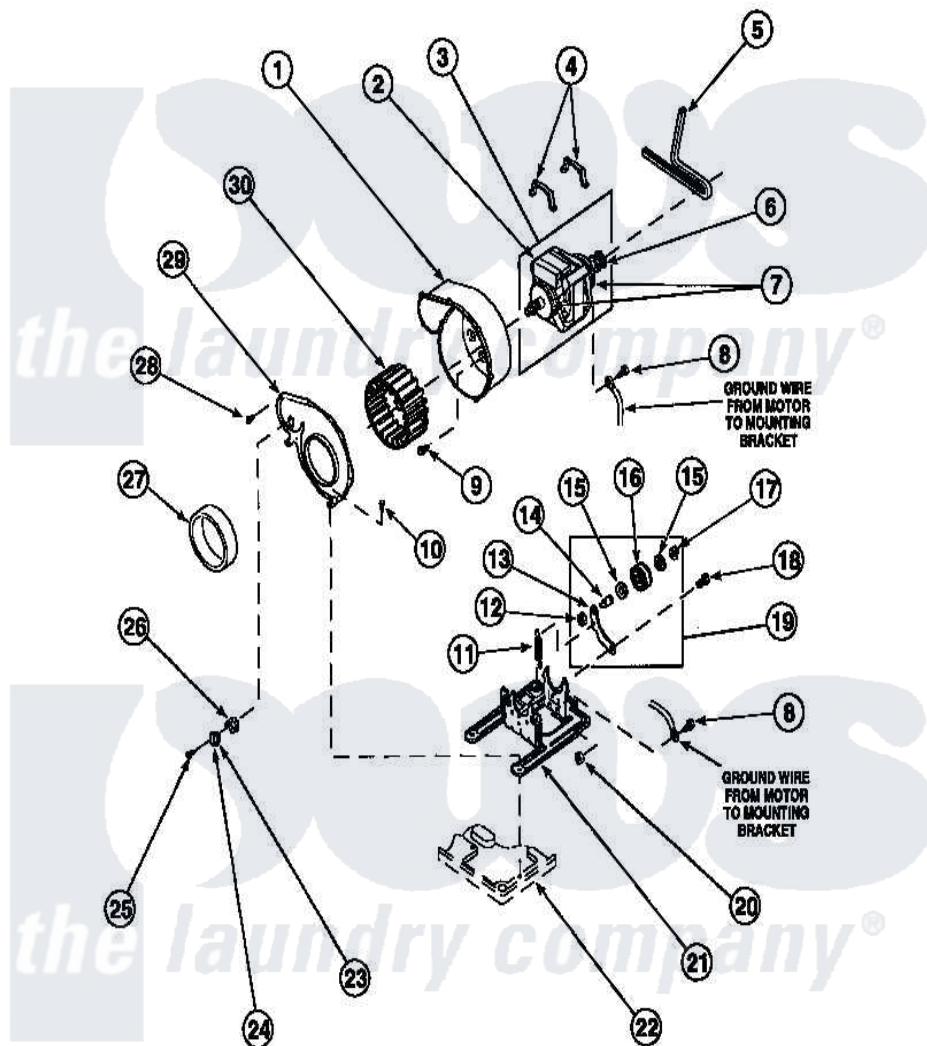

# Amana LG8101WB (BOM: PLG8101WB) 15 - MOTOR, EXHAUST FAN AND BELT

Amana Residential Amana LG8101WB (BOM: PLG8101WB) Dryer Parts Parts Diagram 15 - MOTOR, EXHAUST FAN AND BELT

Click on the part number to view part

Item	Original Part Number	Replaced By	Status	Part Description
1	<a href="#">56020</a>			Housing, Blower
2	501218		Not Available	MOTOR SWITCH (DOES NOT INCLUDE THERMAL PROT
3	501211	<a href="#">2200376</a>		Motor
4	Y58047	<a href="#">660658</a>		Clamp, Motor Mounting 343481 685441
5	59174	<a href="#">40111201</a>		Belt, Cylinder
6	<a href="#">500011</a>			Pulley, Motor
7	<a href="#">590P3</a>			Motor Hub Ring Kit
8	<a href="#">20530</a>			Screw, 10-24 x 3/8 Hex
9	Y31645	<a href="#">27001200</a>		Screw
10	33562	<a href="#">27001200</a>		Screw
11	<a href="#">56076</a>			Spring, Idler
12	56156	<a href="#">358160</a>		Nut
13	500910	<a href="#">37001144</a>		Assembly- Idler

14	<a href="#">56461</a>		Shaft
15	<a href="#">52549</a>		Washer, 501 ID X3/4 Odx
16	<a href="#">Y54414</a>		Assembly, Wheel And Bearing
17	<a href="#">23748</a>		Ring, Retaining
18	<a href="#">500824</a>		Screw, 1/4-20 Unc Hex
19	500269	<a href="#">37001287</a>	Assembly, Idler Lever/Shaft/Pulley
20	52566	<a href="#">27001225</a>	Nut, Jam Mid Lock 1/4-20
21	500822	<a href="#">503613</a>	Mount, Motor
22	<a href="#">500070</a>		Base, Dryer
24	<a href="#">56410</a>		Thermostat
"	<a href="#">503551</a>		Thermostat, Cycling
"	<a href="#">Y61372</a>		Thermostat
25	23222	<a href="#">3177991</a>	Screw
27	<a href="#">500313</a>		Seal, Blower Housing
28	<a href="#">31260</a>		Screw, No.8 X 3/8 Ind H
29	500078	<a href="#">511969P</a>	Kit Blower Housing And Cover
30	56000	<a href="#">510139P</a>	Assembly Blower Fan Package