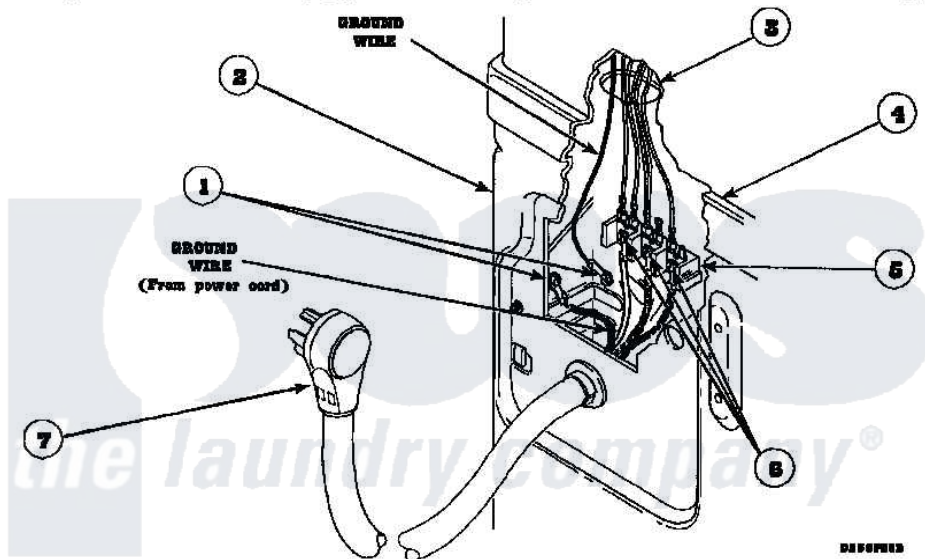

Amana LG8101WB (BOM: PLG8101WB) 17 - POWER CORDS

Amana [Residential Amana LG8101WB \(BOM: PLG8101WB\) Dryer Parts](#) Parts Diagram 17 - POWER CORDS
 Click on the part number to view part

Item	Original Part Number	Replaced By	Status	Part Description
1	20530			Screw, 10-24 x 3/8 Hex
2	500001P		Not Available	(ADD LETTER BEFORE "P" IN PART
3	500343		Not Available	PANEL, BACK(HOME HOOD)
4	500085P		Not Available	(ADD LETTER L-L, W-W TO PART N
6	Y61199	3400094		Screw, 10-32 X 3/8