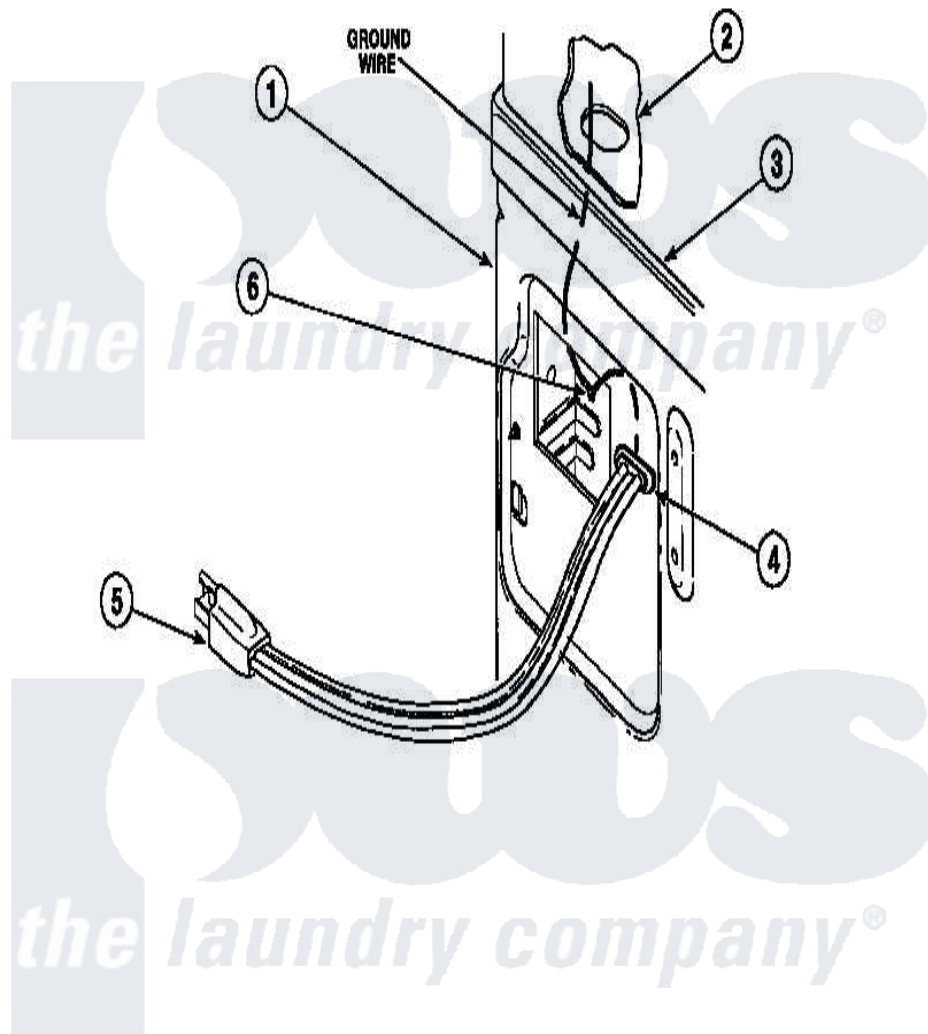

Amana LG8101WB (BOM: PLG8101WB) 18 - POWER CORDS

Amana [Residential Amana LG8101WB \(BOM: PLG8101WB\) Dryer Parts](#) Parts Diagram 18 - POWER CORDS
 Click on the part number to view part

Item	Original Part Number	Replaced By	Status	Part Description
1	500001P		Not Available	(ADD LETTER BEFORE "P" IN PART
2	500343		Not Available	PANEL, BACK(HOME HOOD)
3	500085P		Not Available	(ADD LETTER L-L, W-W TO PART N
4	21903	211881		Grommet, Cord Part Not Used- Gas Models Only
5	Y56222	27001142		Cord, Power
6	20530			Screw, 10-24 x 3/8 Hex