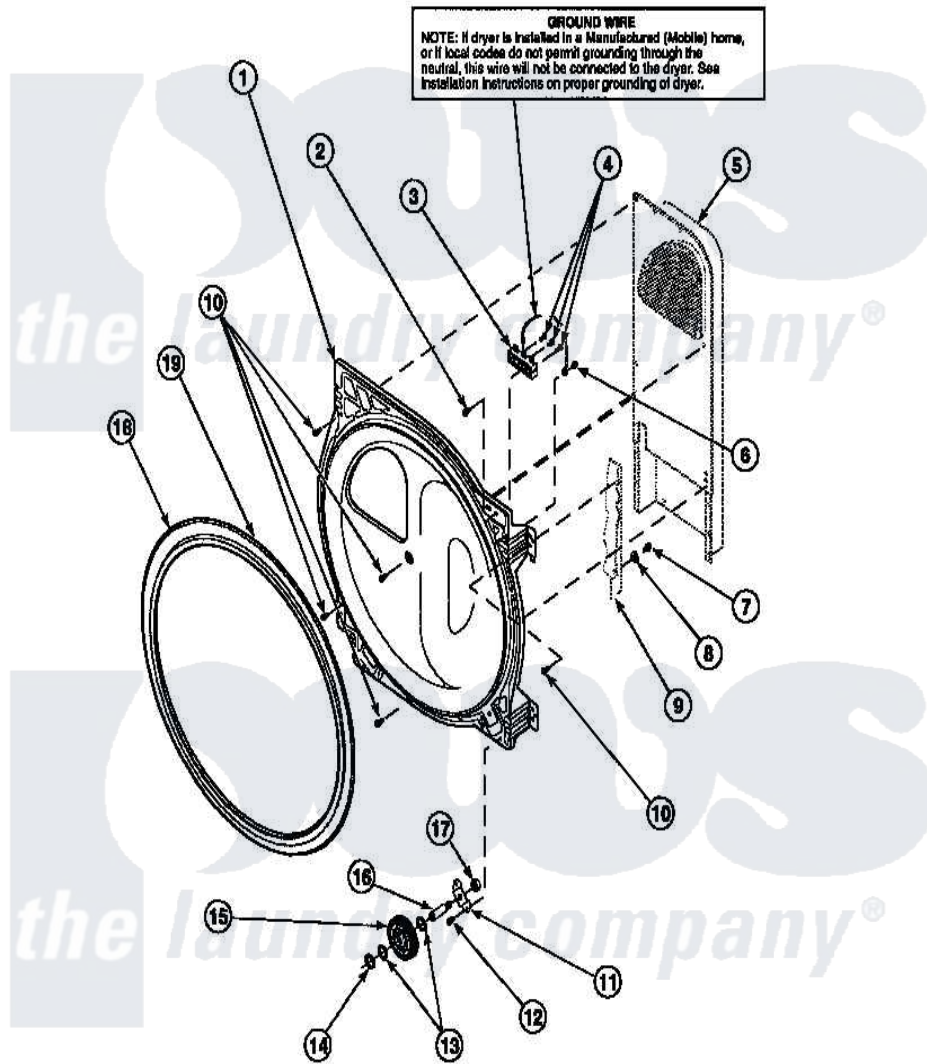

**Amana LG8101WB (BOM: PLG8101WB) 19 - REAR  
BLKHD/SEAL/CYLINDER ROLLER/TERM BLK**

Amana Residential Amana LG8101WB (BOM: PLG8101WB) Dryer Parts Parts Diagram 19 - REAR  
BLKHD/SEAL/CYLINDER ROLLER/TERM BLK  
Click on the part number to view part

Item	Original Part Number	Replaced By	Status	Part Description
1	502614W	<a href="#">502614WP</a>		Bulkhead, Rear
"	Y501154		Not Available	ASSY, BULKHEAD
4	Y61199	<a href="#">3400094</a>		Screw, 10-32 X 3/8
5	500179P	<a href="#">503605</a>		Assembly, Heater Duct
6	<a href="#">20530</a>			Screw, 10-24 x 3/8 Hex
7	<a href="#">20530</a>			Screw, 10-24 x 3/8 Hex
8	51474		Not Available	WASHER, 13/64IDX1/2ODX.
9	500001P		Not Available	(ADD LETTER BEFORE "P" IN PART
10	501668	<a href="#">503688</a>		Screw, 10B-16 X .34 I
11	500062	<a href="#">40113601</a>		Assembly, Roller Brkt
12	501668	<a href="#">503688</a>		Screw, 10B-16 X .34 I
13	<a href="#">52549</a>			Washer, 501 ID X3/4 Odx
14	<a href="#">23748</a>			Ring, Retaining
15	500214P	<a href="#">37001042</a>		Assembly, Cylinder Roller

16

[56461](#)

Shaft

17

56156

[358160](#)

Nut

18

501801

[37001132](#)

Seal, Cylinder

19

22506P

[511637P](#)

Adh Dow 737 Clr 3 Oz Tube